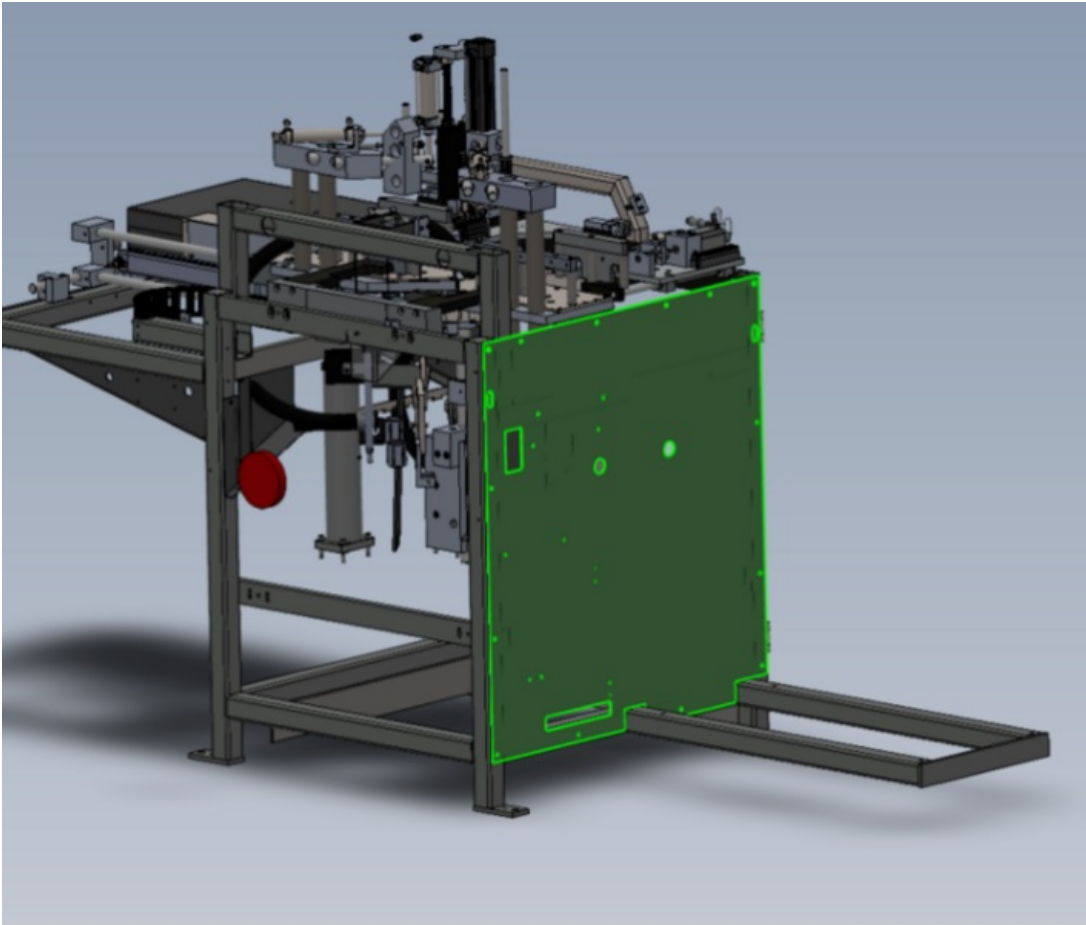

Fichier:R0015335 Mount Electrical Cabinet Screenshot 2023-10-24 090415.png



R0015335_Mount_Electrical_Cabinet_Screenshot_2023-10-24_090415

File history

Click on a date/time to view the file as it appeared at that time.

	Date/Time	Thumbnail	Dimensions	User	Comment
current	10:04, 24 October 2023		742 × 626 (223 KB)	Gareth Green (talk contribs)	R0015335_Mount_Electrical_Cabinet_Screenshot_2023-10-24_090415

Horizontal resolution	37.79 dpc
Vertical resolution	37.79 dpc