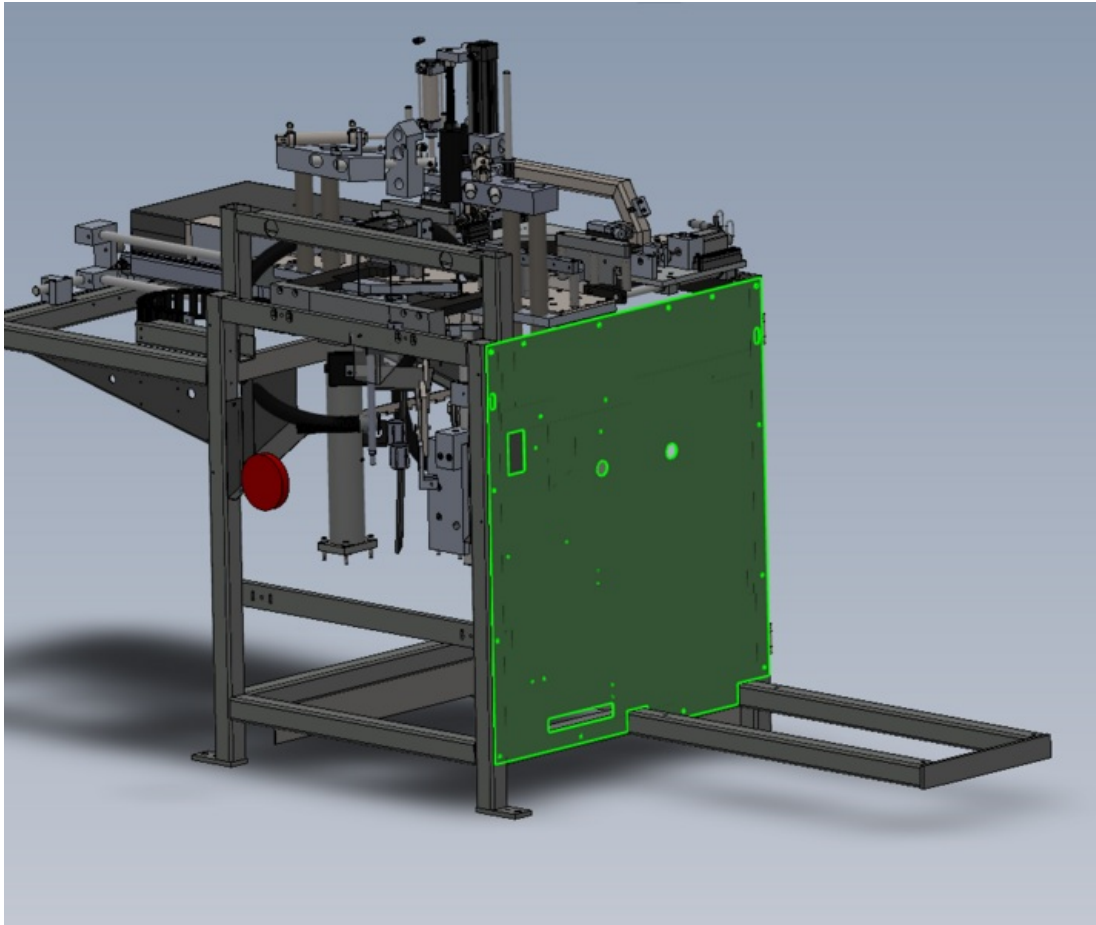

# Fichier:R0015335 Mount Electrical Cabinet Screenshot 2023-10-23 121222.png



R0015335\_Mount\_Electrical\_Cabinet\_Screenshot\_2023-10-23\_121222

## File history

Click on a date/time to view the file as it appeared at that time.

	Date/Time	Thumbnail	Dimensions	User	Comment
current	13:12, 23 October 2023		1,011 × 847 (146 KB)	Gareth Green (talk   contribs)	R0015335_Mount_Electrical_Cabinet_Screenshot_2023-10-23_121222

Horizontal resolution	37.79 dpc
Vertical resolution	37.79 dpc