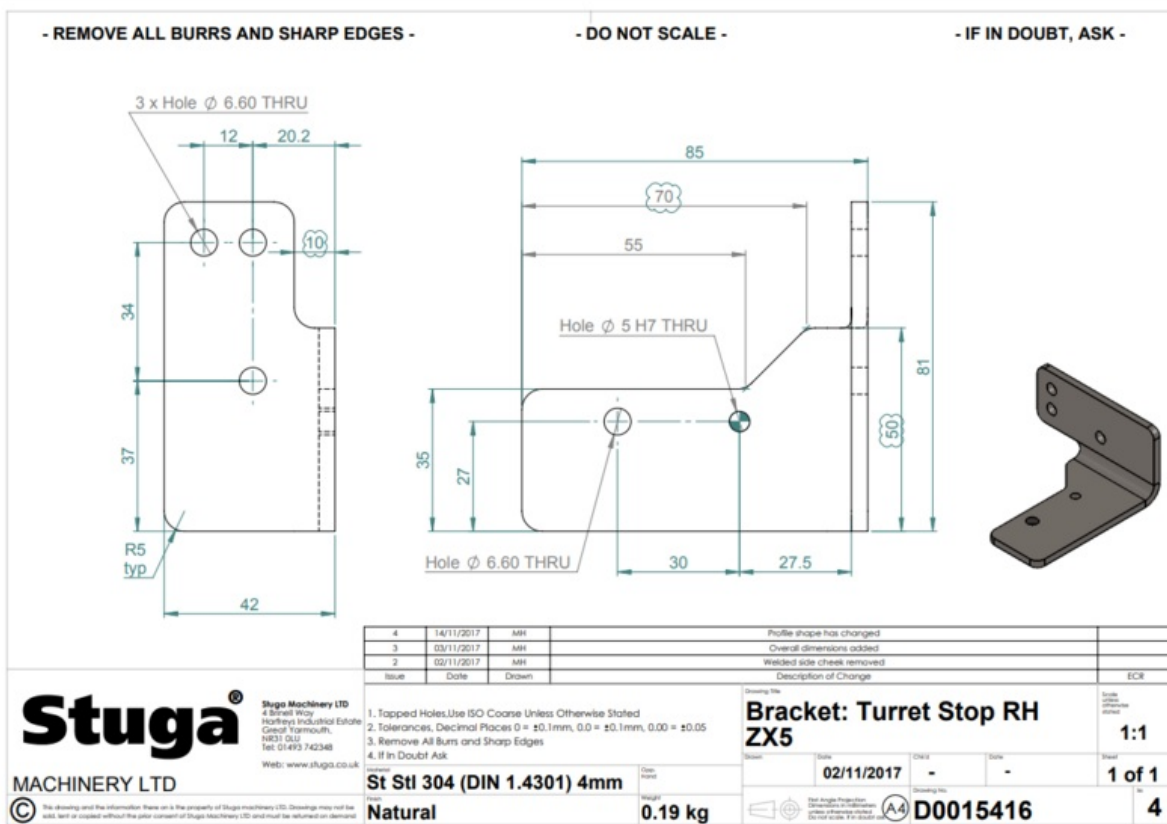

# Fichier:R0015334 Fit Centralise Front Table Screenshot 2023-12-12 090230.png



R0015334\_Fit\_Centralise\_Front\_Table\_Screenshot\_2023-12-12\_090230

Horizontal resolution	37.79 dpc
Vertical resolution	37.79 dpc