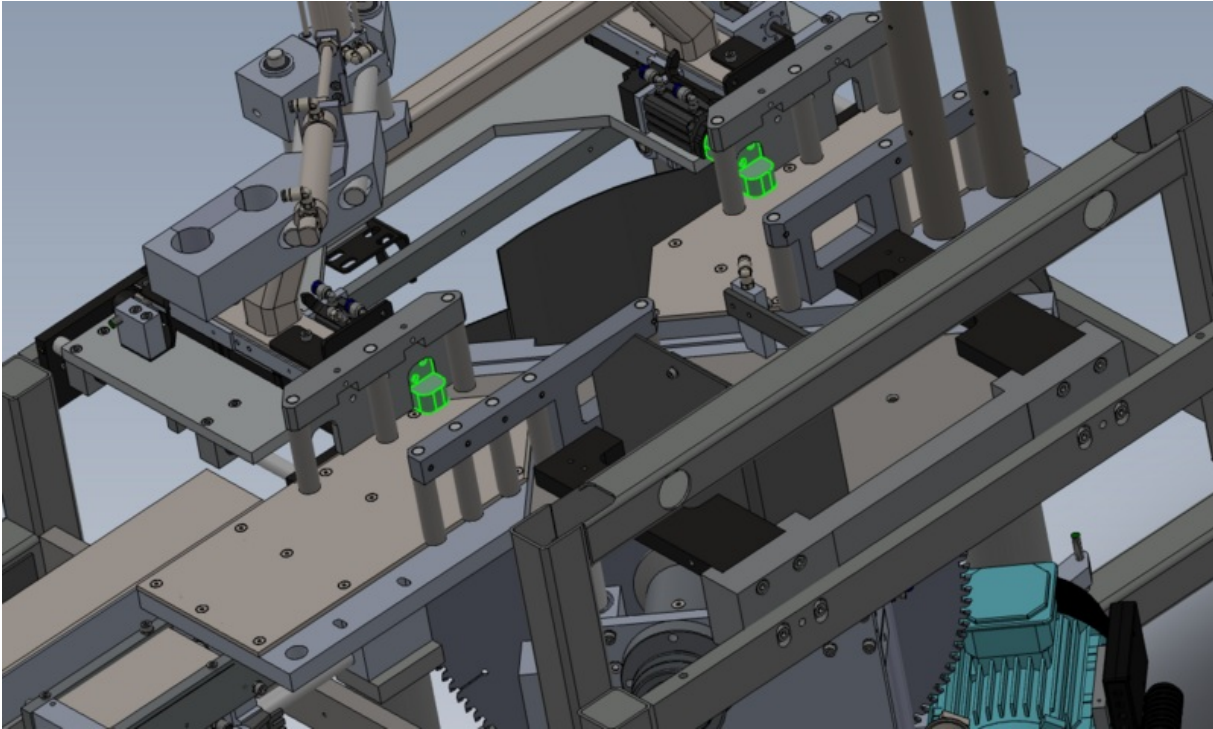

Fichier:R0015334 Fit Centralise Front Table Screenshot 2023-12-05 083751.png



R0015334_Fit_Centralise_Front_Table_Screenshot_2023-12-05_083751

You cannot overwrite this file.

File usage

The following page links to this file:

R0015334 Fit Centralise Front Table

Metadata

This file contains additional information, probably added from the digital camera or scanner used to create or digitize it. If the file has been modified from its original state, some details may not fully reflect the modified file.

Horizontal resolution	37.79 dpc
Vertical resolution	37.79 dpc