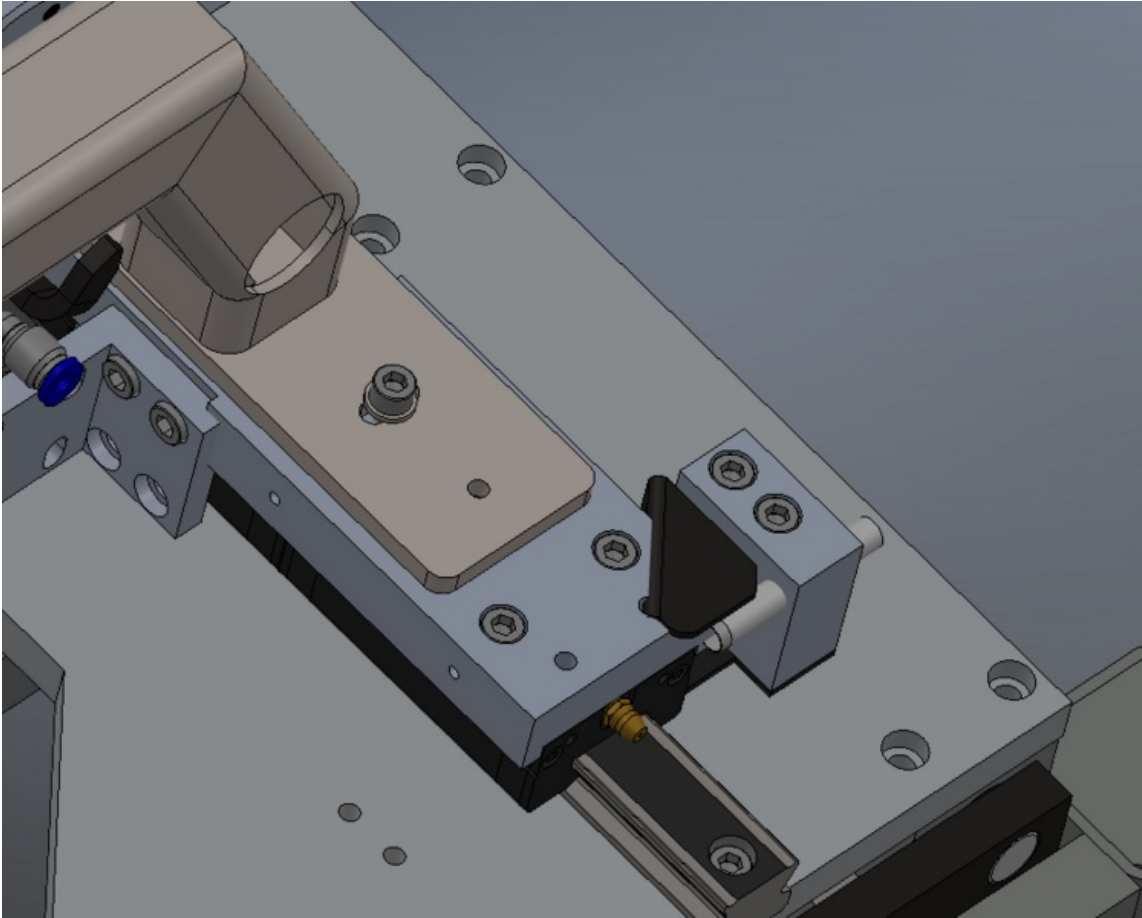

Fichier:R0015334 Fit Centralise Front Table Screenshot 2023-10-23 105545.png



R0015334_Fit_Centralise_Front_Table_Screenshot_2023-10-23_105545

File history

Click on a date/time to view the file as it appeared at that time.

| | Date/Time | Thumbnail | Dimensions | User | Comment |
|---------|------------------------|---|----------------------|-----------------------------------|--|
| current | 11:55, 23 October 2023 |  | 872 × 696 (96 KB) | Gareth Green (talk contribs) | R0015334_Fit_Centralise_Front_Table_Screenshot_2023-10-23_105545 |

You cannot overwrite this file.

File usage

The following page links to this file:

R0015334 Fit Centralise Front Table

Metadata

This file contains additional information, probably added from the digital camera or scanner used to create or digitize it. If the file has been modified from its original state, some details may not fully reflect the modified file.

| | |
|-----------------------|-----------|
| Horizontal resolution | 37.79 dpc |
| Vertical resolution | 37.79 dpc |