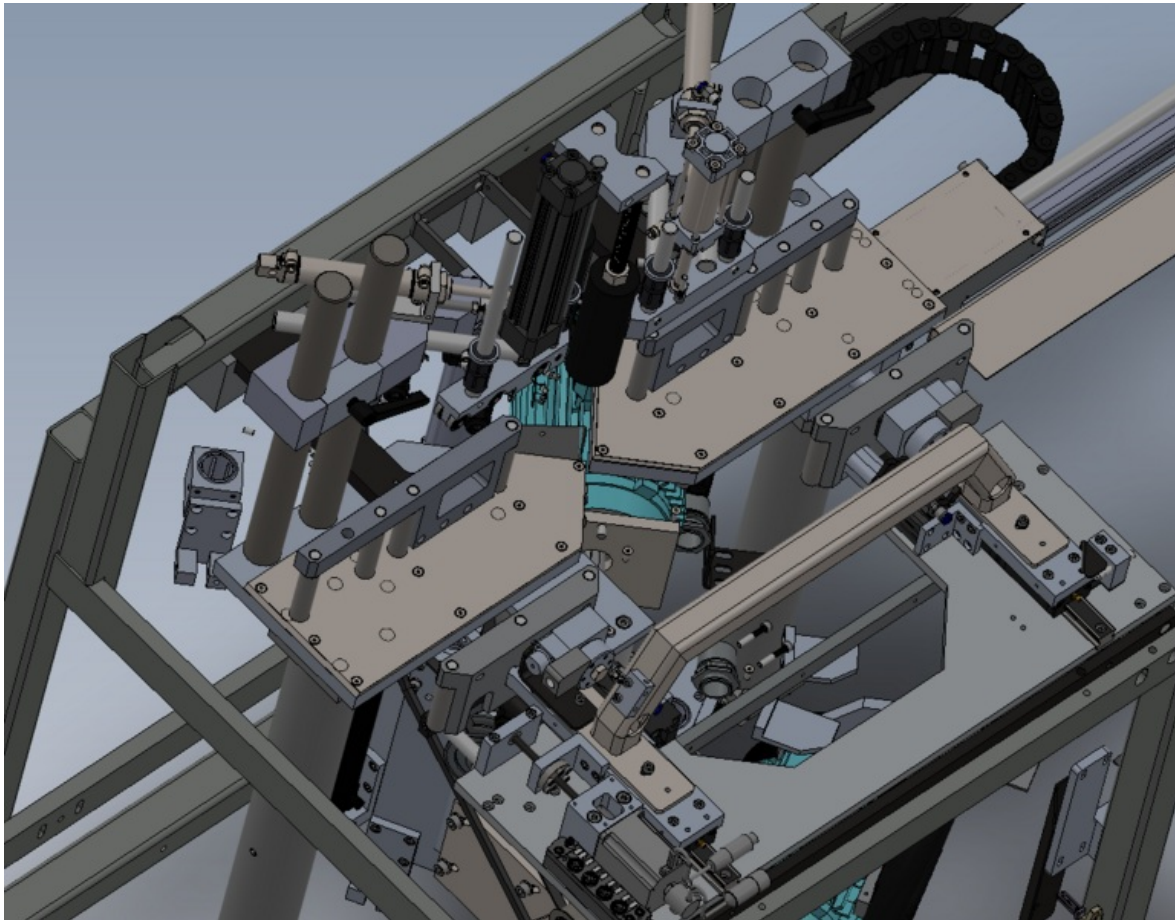

# Fichier:R0015334 Fit Centralise Front Table Screenshot 2023-10-23 104847.png



R0015334\_Fit\_Centralise\_Front\_Table\_Screenshot\_2023-10-23\_104847

## File usage

The following page links to this file:

R0015334 Fit Centralise Front Table

Horizontal resolution	37.79 dpc
Vertical resolution	37.79 dpc