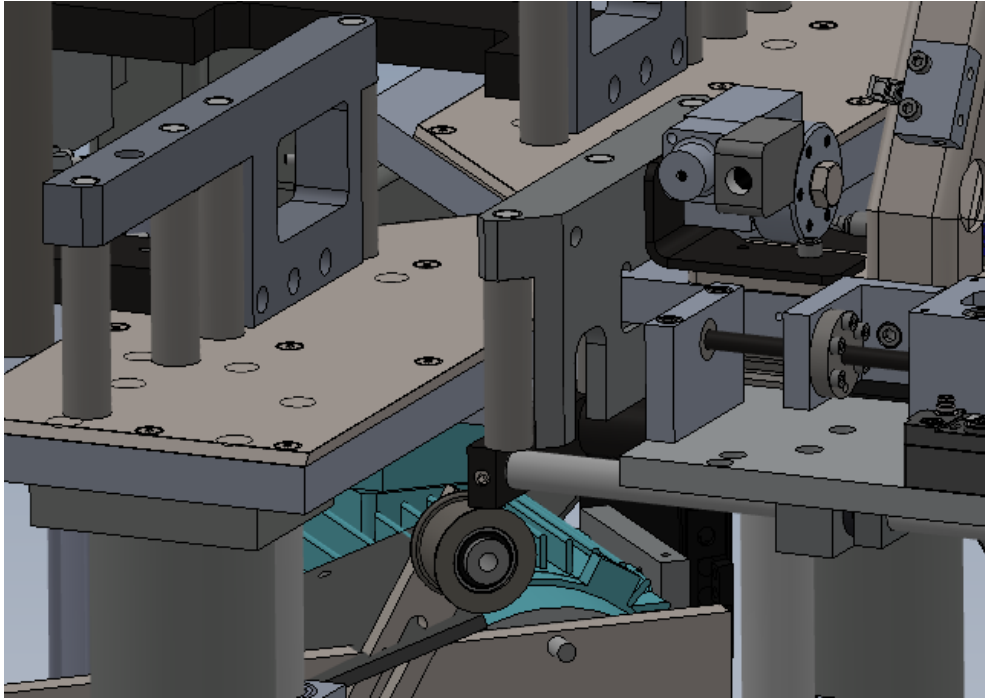

Fichier:R0015334 Fit Centralise Front Table Screenshot 2023-10-23 104600.png

No higher resolution available.


R0015334_Fit_Centralise_Front_Table_Screenshot_2023-10-23_104600

File history

Click on a date/time to view the file as it appeared at that time.

	Date/Time	Thumbnail	Dimensions	User	Comment
current	11:46, 23 October 2023		647 × 455 (69 KB)	Gareth Green (talk contribs)	R0015334_Fit_Centralise_Front_Table_Screenshot_2023-10-23_104600

You cannot overwrite this file.

File usage

The following page links to this file:

R0015334 Fit Centralise Front Table

Metadata

This file contains additional information, probably added from the digital camera or scanner used to create or digitize it. If the file has been modified from its original state, some details may not fully reflect the modified file.

Horizontal resolution	37.79 dpc
Vertical resolution	37.79 dpc