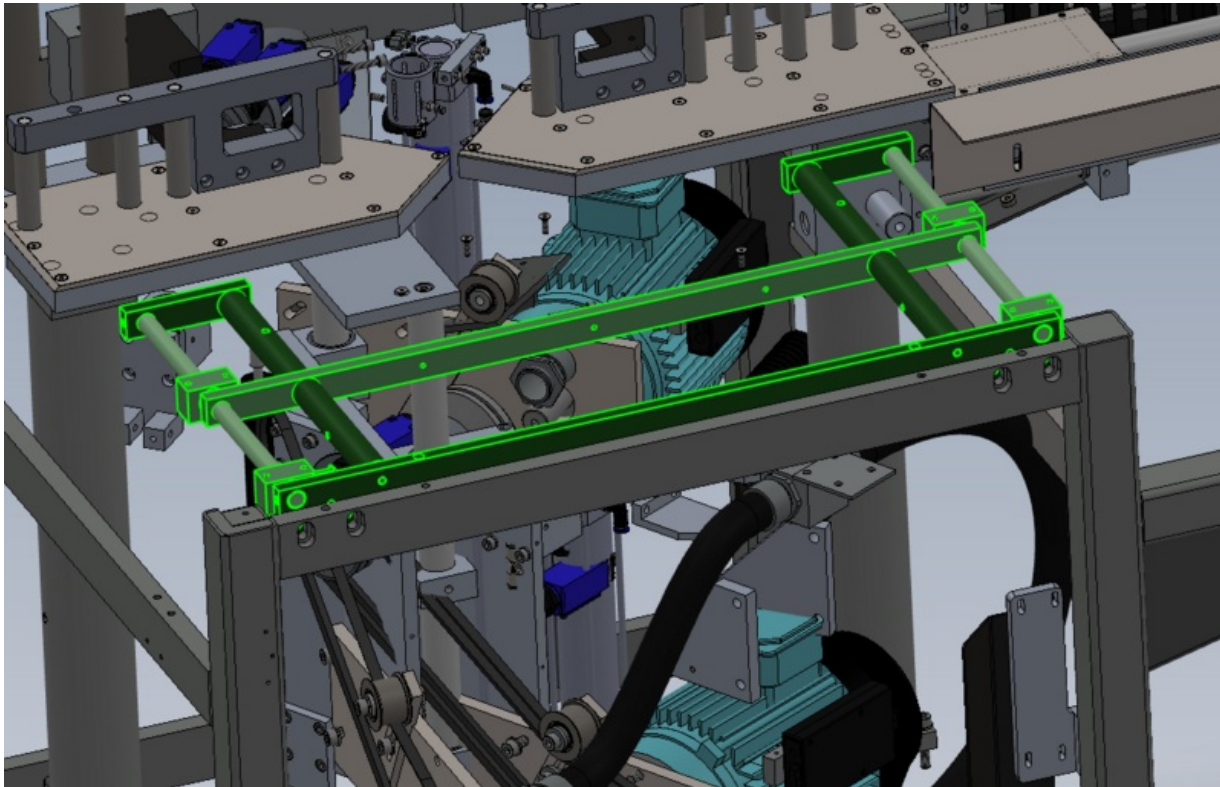

Fichier:R0015334 Fit Centralise Front Table Screenshot 2023-10-23 103902.png



R0015334_Fit_Centralise_Front_Table_Screenshot_2023-10-23_103902

File history

Click on a date/time to view the file as it appeared at that time.

	Date/Time	Thumbnail	Dimensions	User	Comment
current	11:39, 23 October 2023		1,117 × 716 (244 KB)	Gareth Green (talk contribs)	R0015334_Fit_Centralise_Front_Table_Screenshot_2023-10-23_103902

You cannot overwrite this file.

File usage

The following page links to this file:

R0015334 Fit Centralise Front Table

Metadata

This file contains additional information, probably added from the digital camera or scanner used to create or digitize it. If the file has been modified from its original state, some details may not fully reflect the modified file.

Horizontal resolution	37.79 dpc
Vertical resolution	37.79 dpc