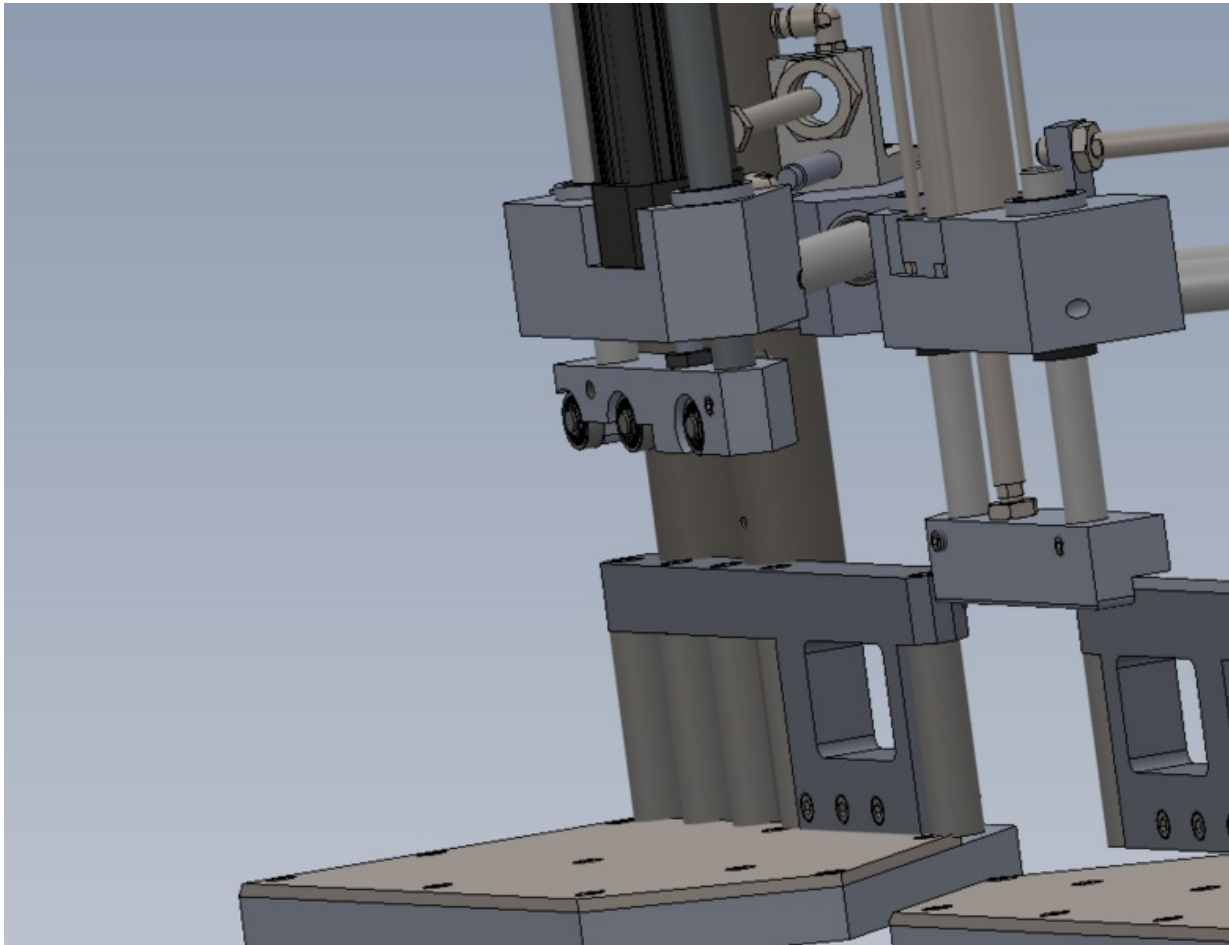

# Fichier:R0015333 Fit Clamp Assembly Screenshot 2024-01-29 113148.png



R0015333\_Fit\_Clamp\_Assembly\_Screenshot\_2024-01-29\_113148

## File history

Click on a date/time to view the file as it appeared at that time.

	Date/Time	Thumbnail	Dimensions	User	Comment
current	13:31, 29 January 2024		904 × 693 (94 KB)	Gareth Green (talk   contribs)	R0015333_Fit_Clamp_Assembly_Screenshot_2024-01-29_113148

## Metadata

This file contains additional information, probably added from the digital camera or scanner used to create or digitize it. If the file has been modified from its original state, some details may not fully reflect the modified file.

Horizontal resolution	37.79 dpc
Vertical resolution	37.79 dpc