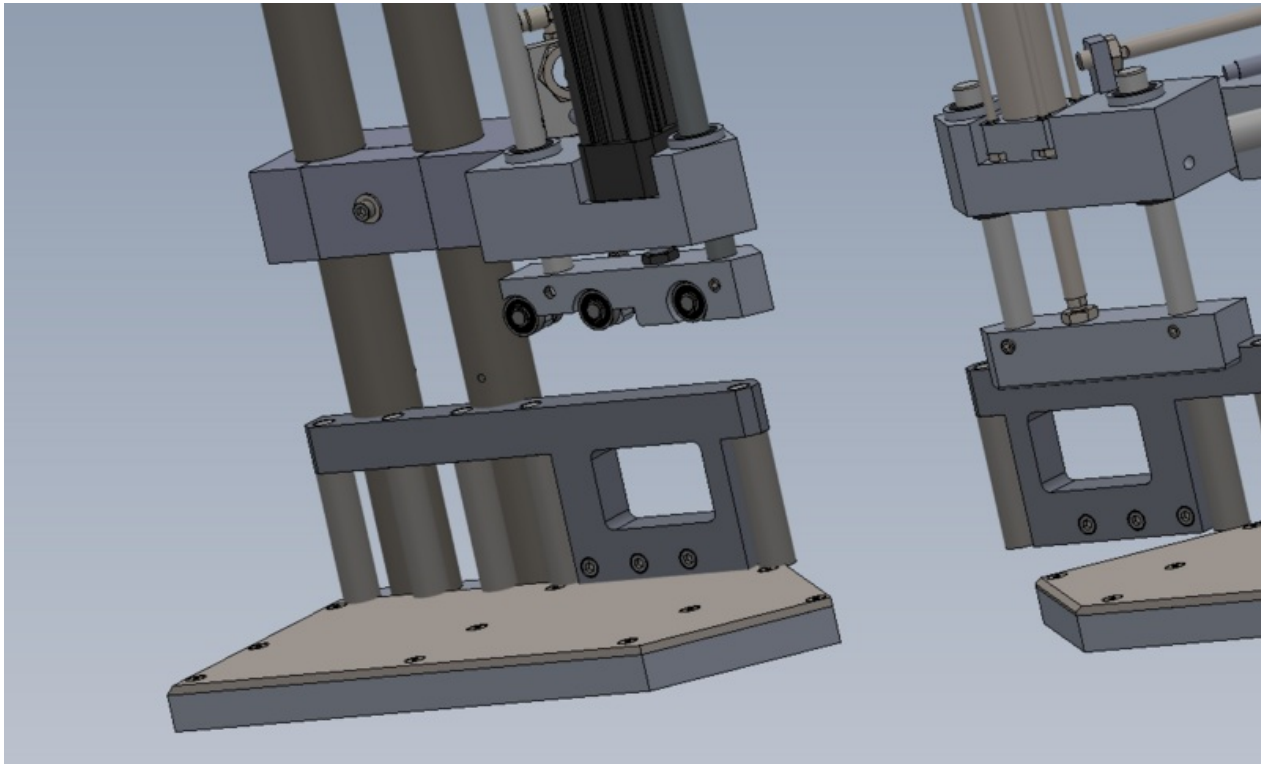

Fichier:R0015333 Fit Clamp Assembly Screenshot 2024-01-29 113139.png



R0015333_Fit_Clamp_Assembly_Screenshot_2024-01-29_113139

File history

Click on a date/time to view the file as it appeared at that time.

	Date/Time	Thumbnail	Dimensions	User	Comment
current	13:31, 29 January 2024		1,091 × 660 (122 KB)	Gareth Green (talk contribs)	R0015333_Fit_Clamp_Assembly_Screenshot_2024-01-29_113139

You cannot overwrite this file.

File usage

The following page links to this file:

R0015333 Fit Clamp Assembly

Metadata

This file contains additional information, probably added from the digital camera or scanner used to create or digitize it. If the file has been modified from its original state, some details may not fully reflect the modified file.

Horizontal resolution	37.79 dpc
Vertical resolution	37.79 dpc