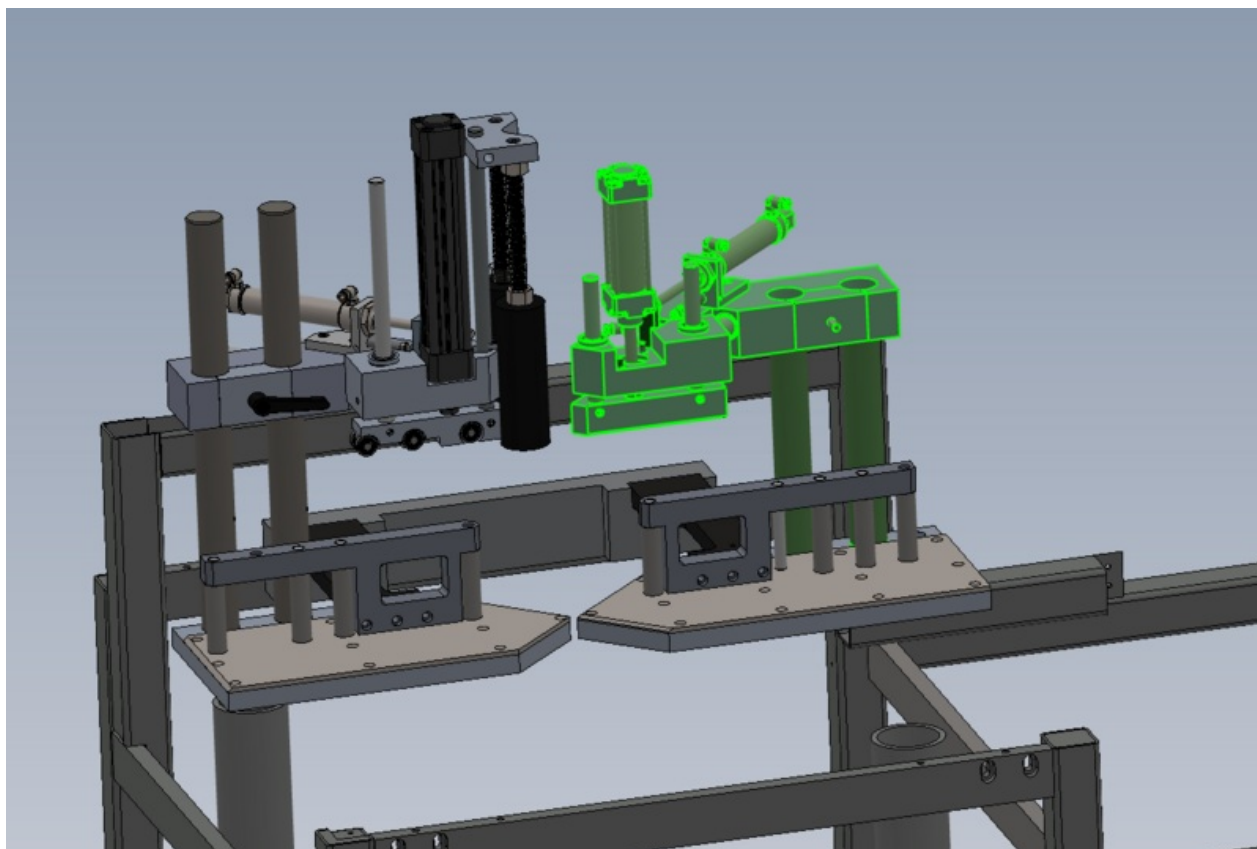

Fichier:R0015333 Fit Clamp Assembly Screenshot 2023-10-23 102132.png



R0015333_Fit_Clamp_Assembly_Screenshot_2023-10-23_102132

File history

Click on a date/time to view the file as it appeared at that time.

	Date/Time	Thumbnail	Dimensions	User	Comment
current	11:21, 23 October 2023		1,163 × 781 (126 KB)	Gareth Green (talk contribs)	R0015333_Fit_Clamp_Assembly_Screenshot_2023-10-23_102132

You cannot overwrite this file.

File usage

The following page links to this file:

R0015333 Fit Clamp Assembly

Metadata

This file contains additional information, probably added from the digital camera or scanner used to create or digitize it. If the file has been modified from its original state, some details may not fully reflect the modified file.

Horizontal resolution	37.79 dpc
Vertical resolution	37.79 dpc