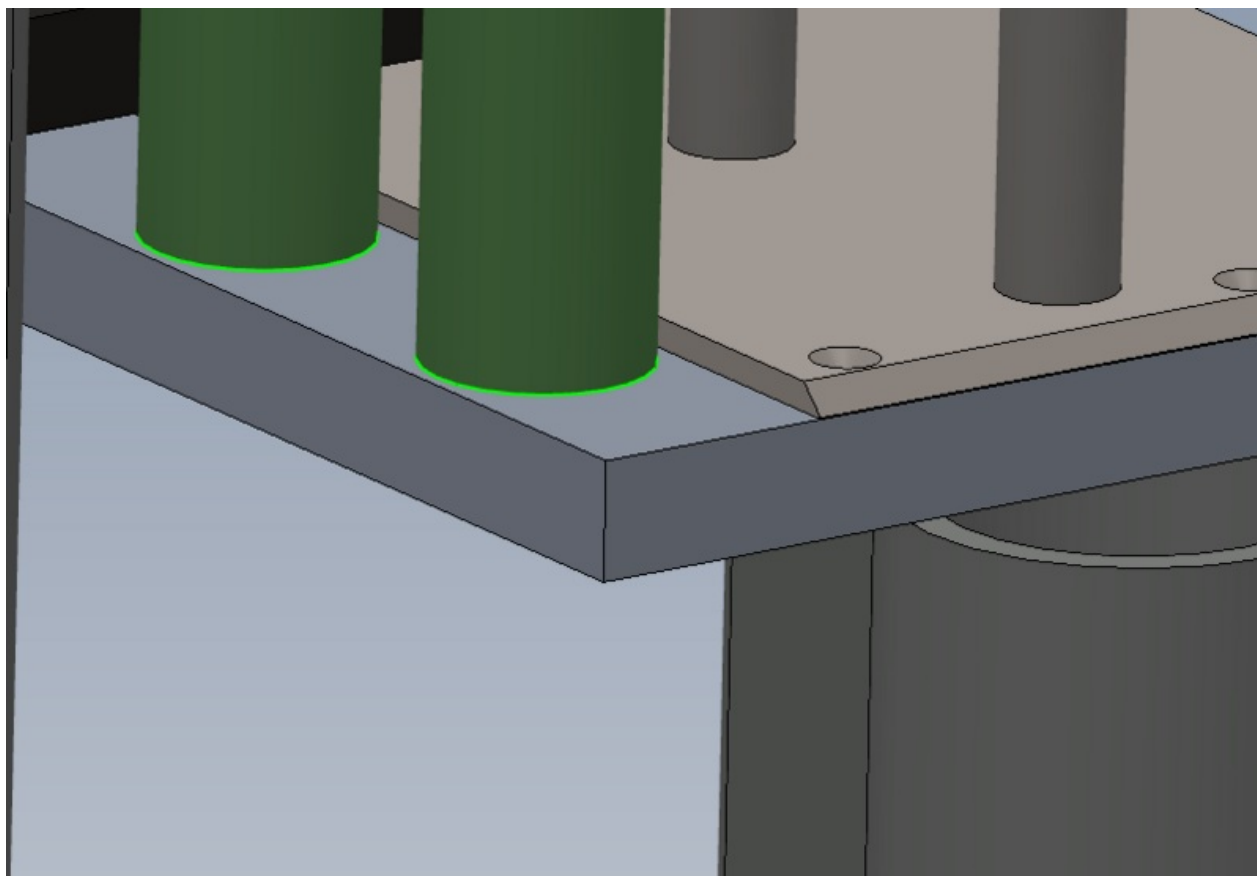

Fichier:R0015333 Fit Clamp Assembly Screenshot 2023-10-23 102020.png



R0015333_Fit_Clamp_Assembly_Screenshot_2023-10-23_102020

File history

Click on a date/time to view the file as it appeared at that time.

	Date/Time	Thumbnail	Dimensions	User	Comment
current	11:20, 23 October 2023		804 × 557 (23 KB)	Gareth Green (talk contribs)	R0015333_Fit_Clamp_Assembly_Screenshot_2023-10-23_102020

Horizontal resolution	37.79 dpc
Vertical resolution	37.79 dpc