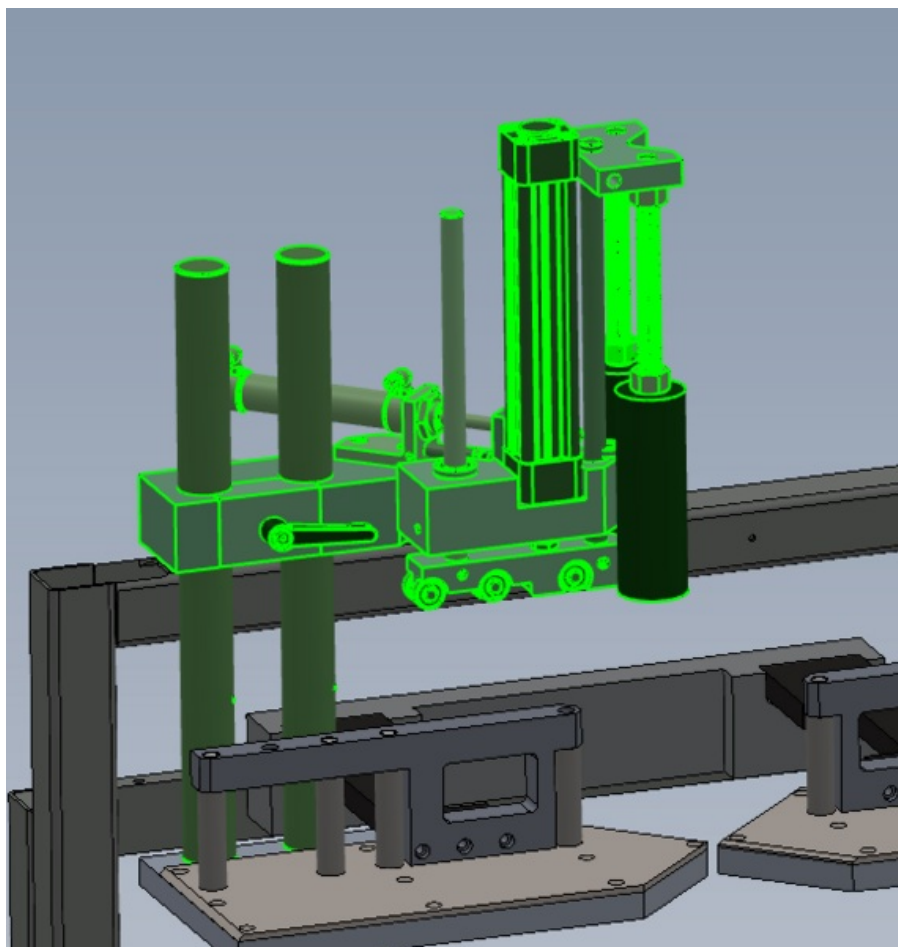

# Fichier:R0015333 Fit Clamp Assembly Screenshot 2023-10-23 101834.png



R0015333\_Fit\_Clamp\_Assembly\_Screenshot\_2023-10-23\_101834

## File history

Click on a date/time to view the file as it appeared at that time.

	Date/Time	Thumbnail	Dimensions	User	Comment
current	11:19, 23 October 2023		582 × 612 (51 KB)	Gareth Green (talk   contribs)	R0015333_Fit_Clamp_Assembly_Screenshot_2023-10-23_101834

Horizontal resolution	37.79 dpc
Vertical resolution	37.79 dpc