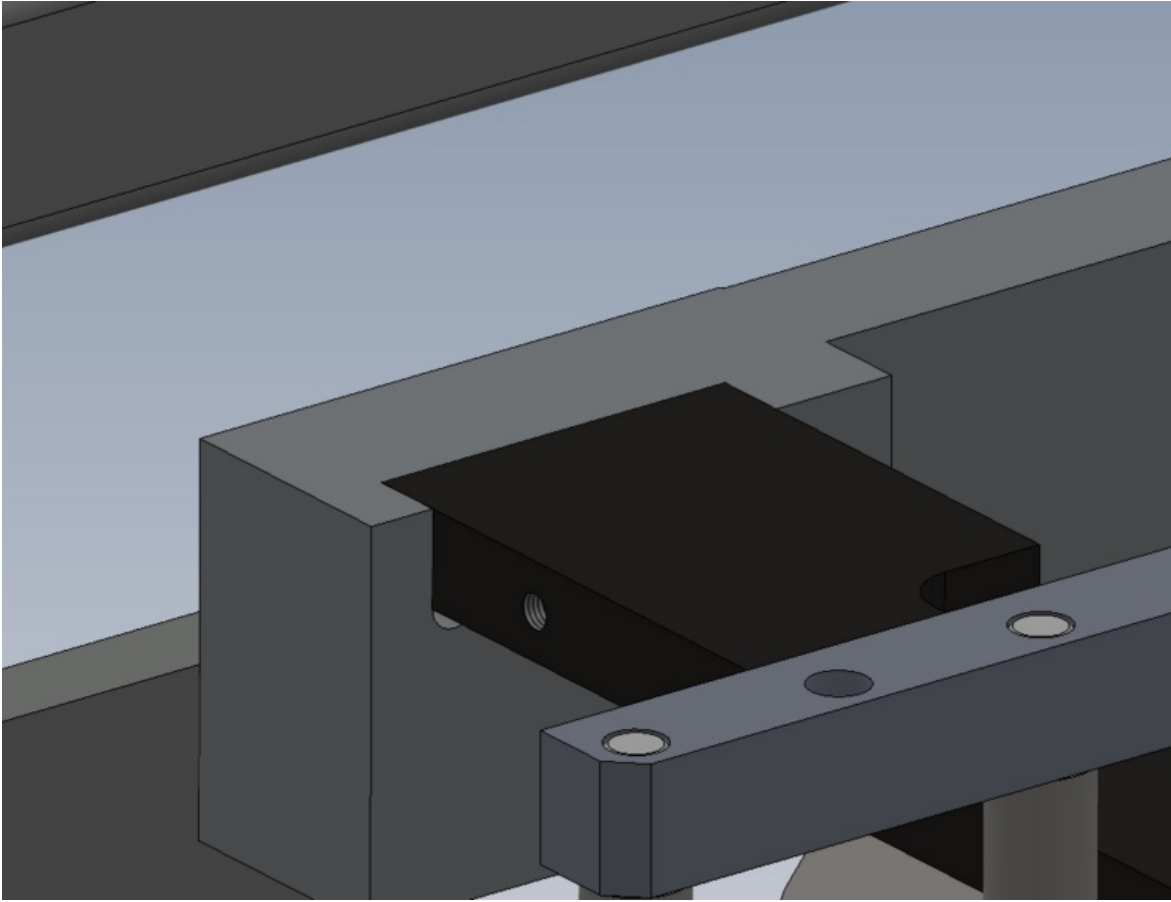

# Fichier:R0015332 Mount Backfences and Align Screenshot 2023-10-23 094146.png



R0015332\_Mount\_Backfences\_and\_Align\_Screenshot\_2023-10-23\_094146