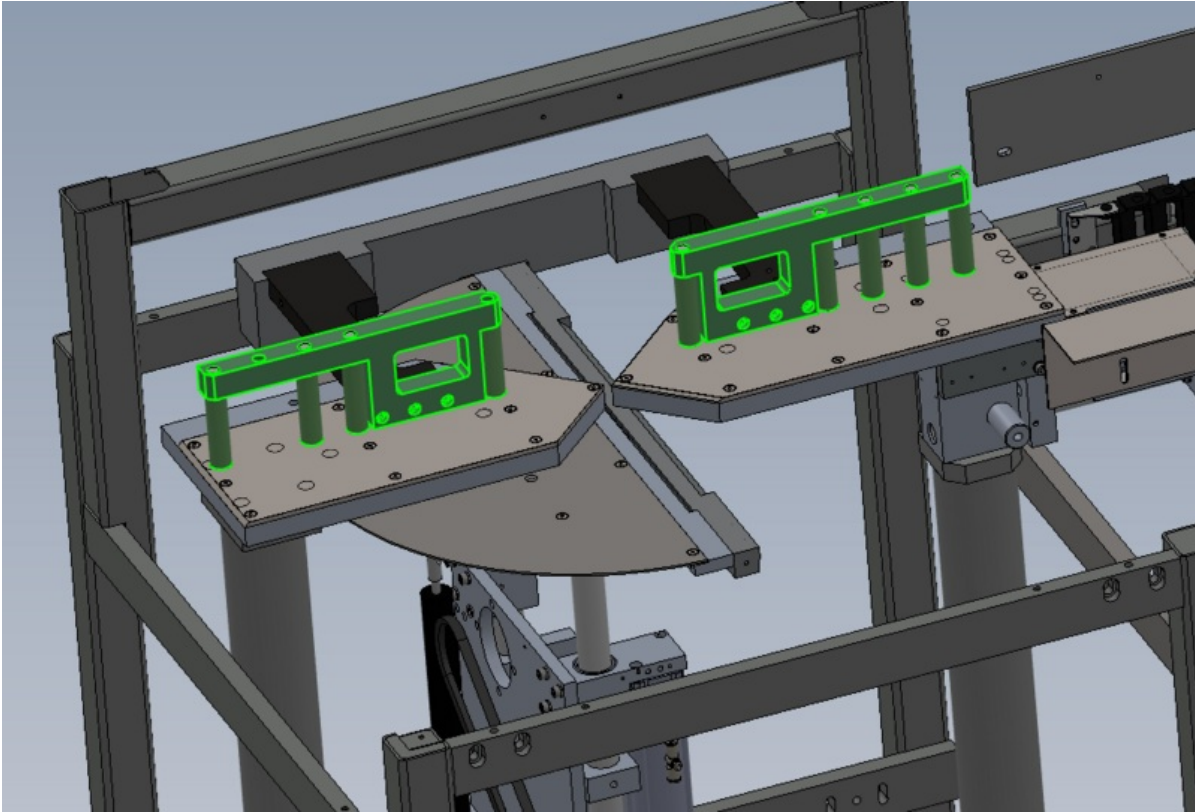

Fichier:R0015332 Mount Backfences and Align Screenshot 2023-10-23 093834.png



R0015332_Mount_Backfences_and_Align_Screenshot_2023-10-23_093834

File history

Click on a date/time to view the file as it appeared at that time.

	Date/Time	Thumbnail	Dimensions	User	Comment
current	10:38, 23 October 2023		992 × 671 (111 KB)	Gareth Green (talk contribs)	R0015332_Mount_Backfences_and_Align_Screenshot_2023-10-23_093834

You cannot overwrite this file.

File usage

The following page links to this file:

R0015332 Mount Backfences and Align

Metadata

This file contains additional information, probably added from the digital camera or scanner used to create or digitize it. If the file has been modified from its original state, some details may not fully reflect the modified file.

Horizontal resolution	37.79 dpc
Vertical resolution	37.79 dpc