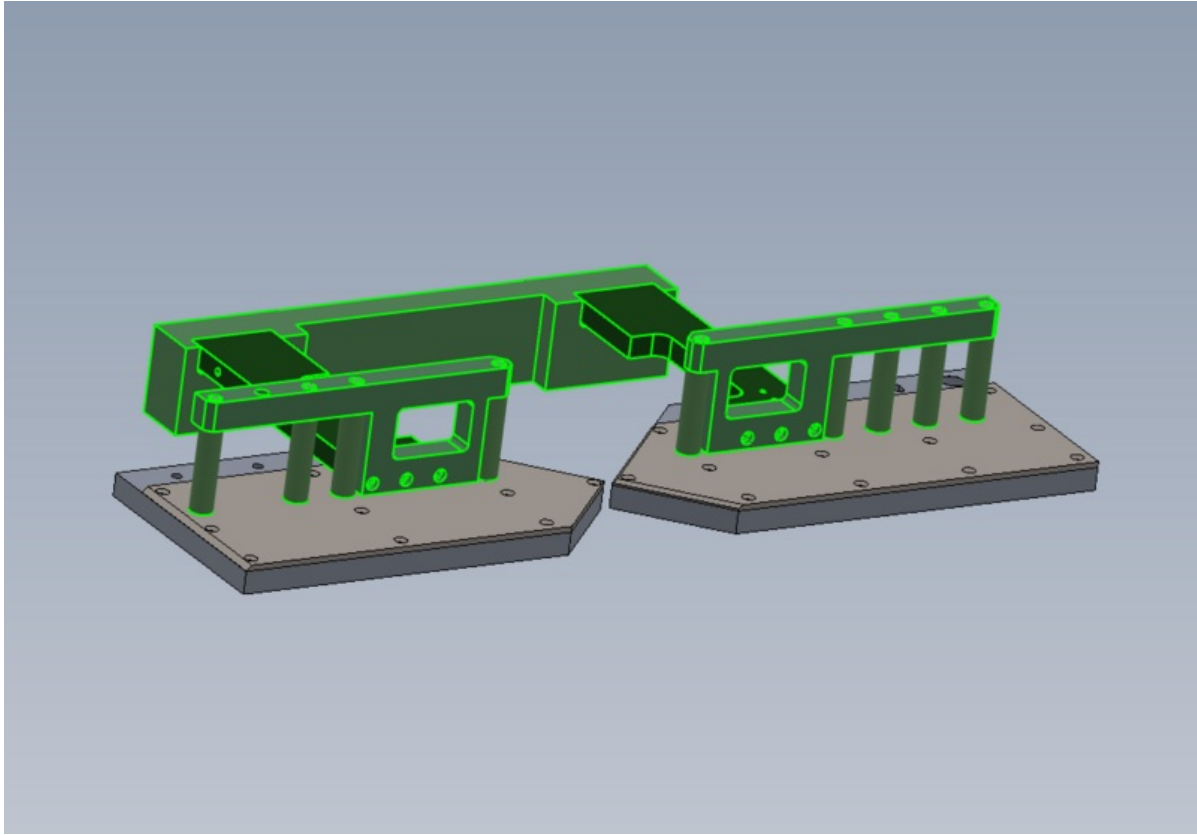

# Fichier:R0015332 Mount Backfences and Align Screenshot 2023-10-23 091010.png



R0015332\_Mount\_Backfences\_and\_Align\_Screenshot\_2023-10-23\_091010

## File history

Click on a date/time to view the file as it appeared at that time.

	Date/Time	Thumbnail	Dimensions	User	Comment
current	<a href="#">10:10, 23 October 2023</a>		1,060 × 737 (48 KB)	Gareth Green (talk   contribs)	R0015332_Mount_Backfences_and_Align_Screenshot_2023-10-23_091010

Horizontal resolution	37.79 dpc
Vertical resolution	37.79 dpc