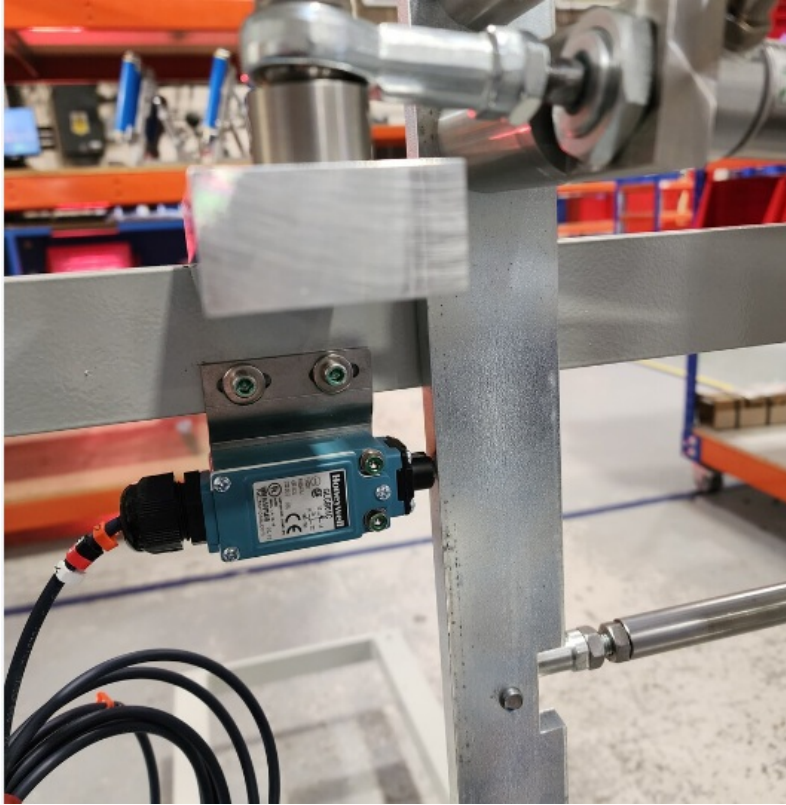

Fichier:R0015331 Mount Centralise Assembly Screenshot 2023-11-14 144358.png

No higher resolution available.
