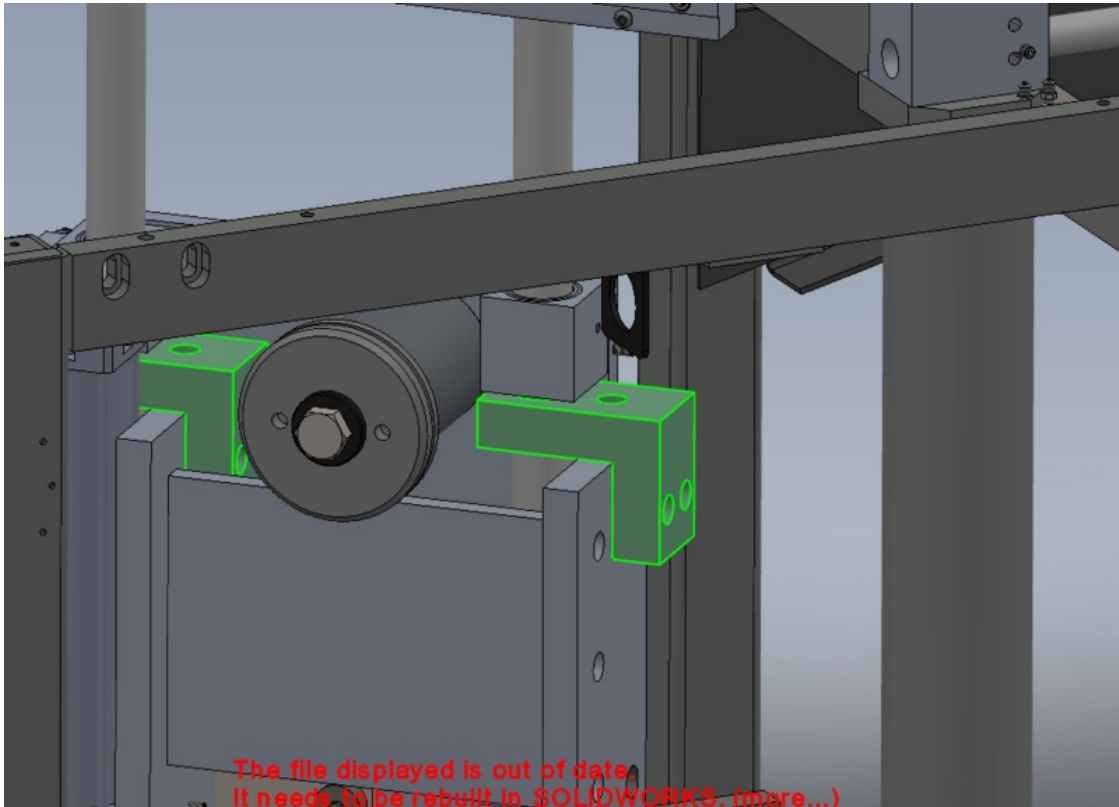

Fichier:R0015330 Fit 1st stage Ejector and Level Base Screenshot 2023-11-23 135518.png



R0015330_Fit_1st_stage_Ejector_and_Level_Base_Screenshot_2023-11-23_135518

File history

Click on a date/time to view the file as it appeared at that time.

	Date/Time	Thumbnail	Dimensions	User	Comment
current	15:55, 23 November 2023		1,004 × 721 (68 KB)	Gareth Green (talk contribs)	R0015330_Fit_1st_stage_Ejector_and_Level_Base_Screenshot_2023-11-23_135518

You cannot overwrite this file.

File usage

There are no pages that link to this file.

Metadata

This file contains additional information, probably added from the digital camera or scanner used to create or digitize it. If the file has been modified from its original state, some details may not fully reflect the modified file.

Horizontal resolution	37.79 dpc
Vertical resolution	37.79 dpc