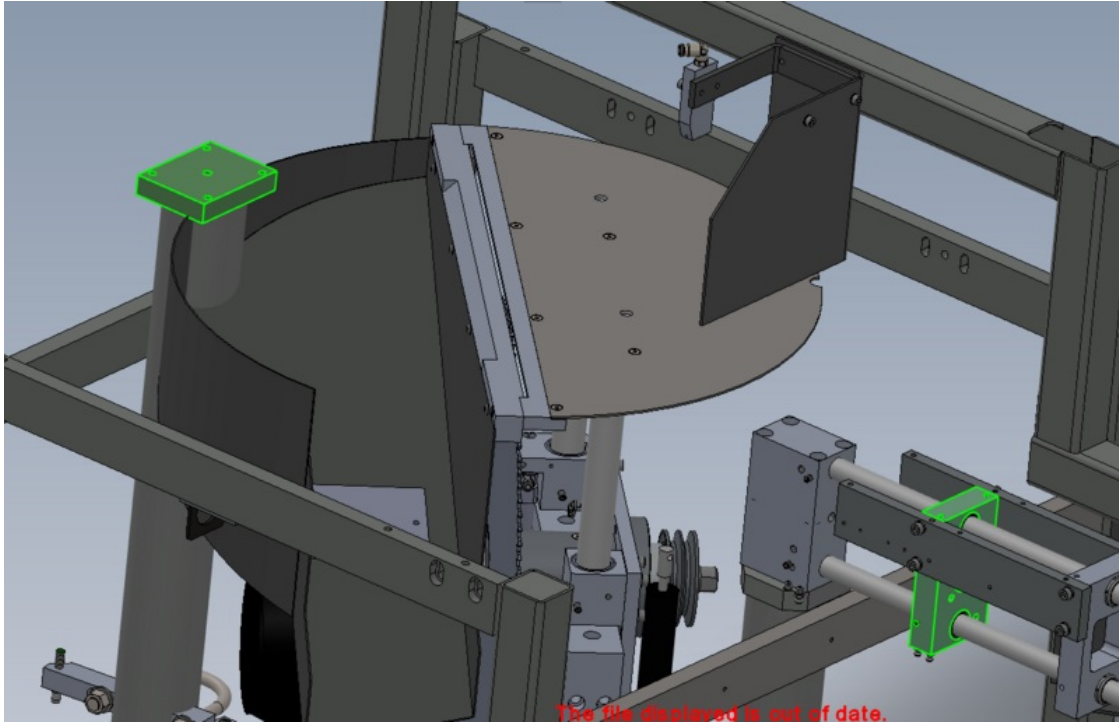

Fichier:R0015330 Fit 1st stage Ejector and Level Base Screenshot 2023-11-23 134950.png



R0015330_Fit_1st_stage_Ejector_and_Level_Base_Screenshot_2023-11-23_134950

File history

Click on a date/time to view the file as it appeared at that time.

	Date/Time	Thumbnail	Dimensions	User	Comment
current	15:50, 23 November 2023		1,217 × 783 (145 KB)	Gareth Green (talk contribs)	R0015330_Fit_1st_stage_Ejector_and_Level_Base_Screenshot_2023-11-23_134950

Horizontal resolution	37.79 dpc
Vertical resolution	37.79 dpc