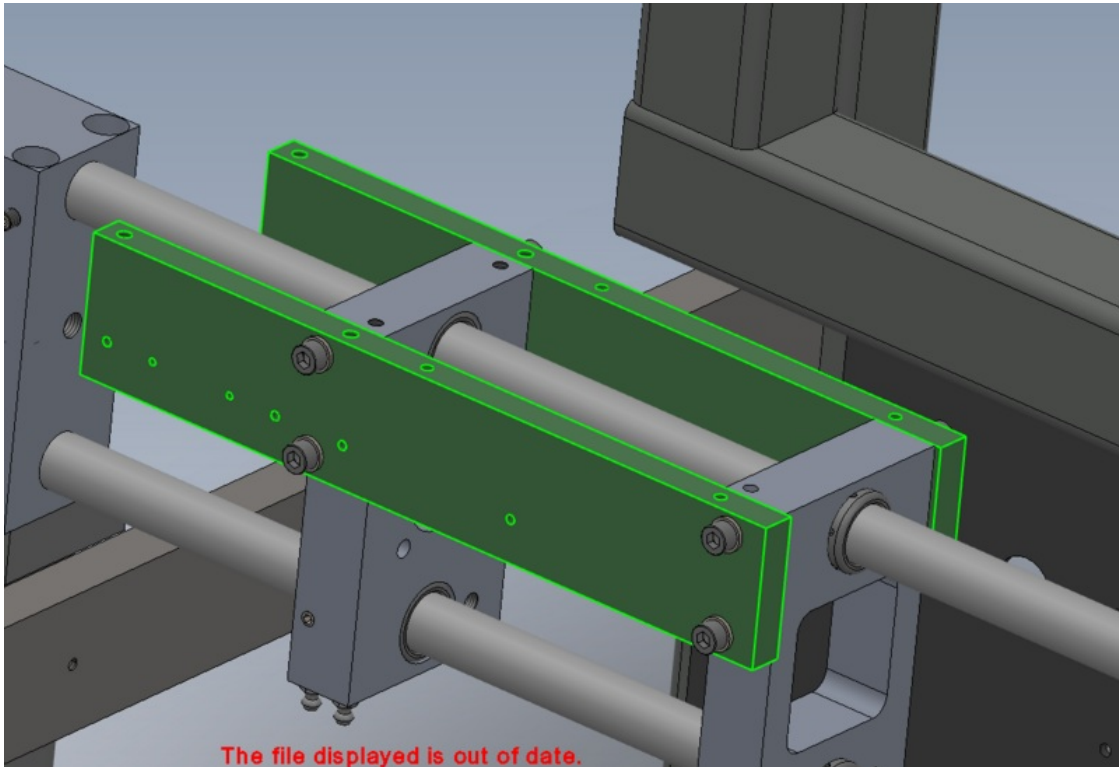

Fichier:R0015330 Fit 1st stage Ejector and Level Base Screenshot 2023-11-23 134313.png



R0015330_Fit_1st_stage_Ejector_and_Level_Base_Screenshot_2023-11-23_134313

File history

Click on a date/time to view the file as it appeared at that time.

	Date/Time	Thumbnail	Dimensions	User	Comment
current	15:43, 23 November 2023		1,118 × 765 (135 KB)	Gareth Green (talk contribs)	R0015330_Fit_1st_stage_Ejector_and_Level_Base_Screenshot_2023-11-23_134313

Horizontal resolution	37.79 dpc
Vertical resolution	37.79 dpc