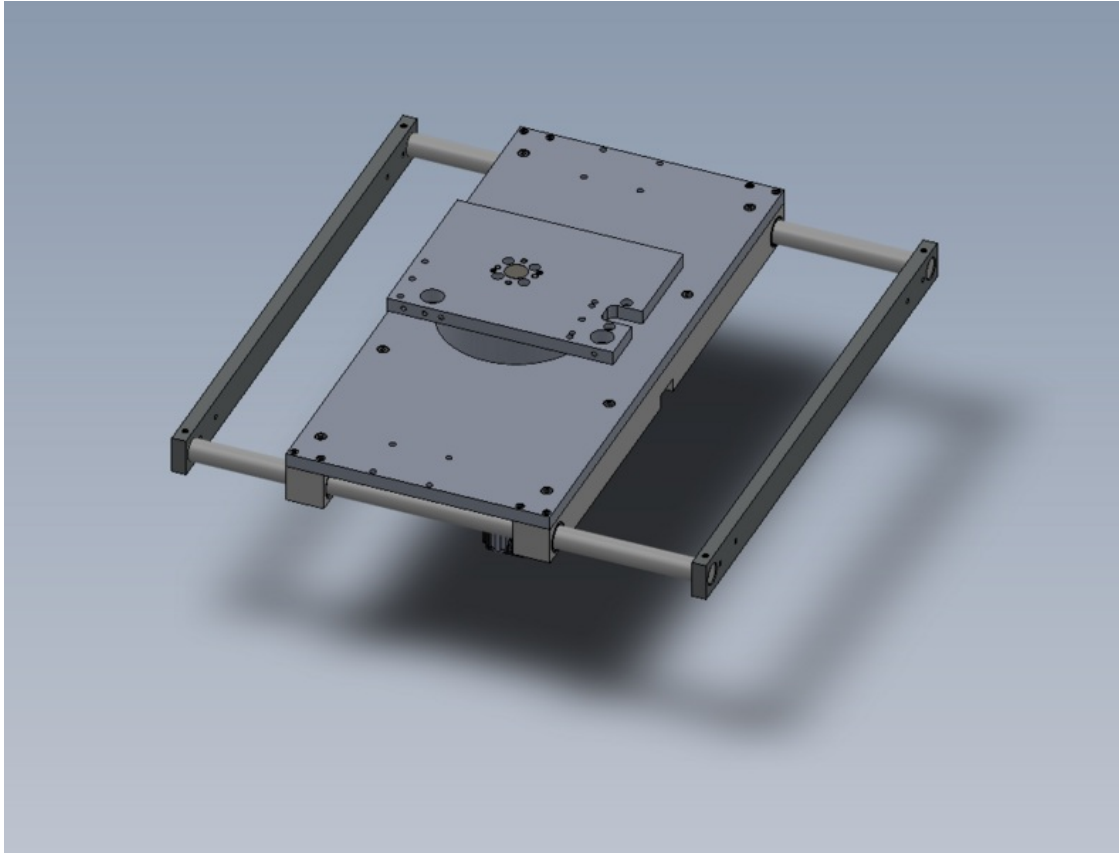

Fichier:R0015330 Fit 1st stage Ejector and Level Base Screenshot 2023-10-20 121644.png



R0015330_Fit_1st_stage_Ejector_and_Level_Base_Screenshot_2023-10-20_121644

File history

Click on a date/time to view the file as it appeared at that time.

	Date/Time	Thumbnail	Dimensions	User	Comment
current	13:17, 20 October 2023		1,008 × 765 (136 KB)	Gareth Green (talk contribs)	R0015330_Fit_1st_stage_Ejector_and_Level_Base_Screenshot_2023-10-20_121644

You cannot overwrite this file.

File usage

The following page links to this file:

R0015330 Fit 1st stage Ejector and Level Base

Metadata

This file contains additional information, probably added from the digital camera or scanner used to create or digitize it. If the file has been modified from its original state, some details may not fully reflect the modified file.

Horizontal resolution	37.79 dpc
Vertical resolution	37.79 dpc