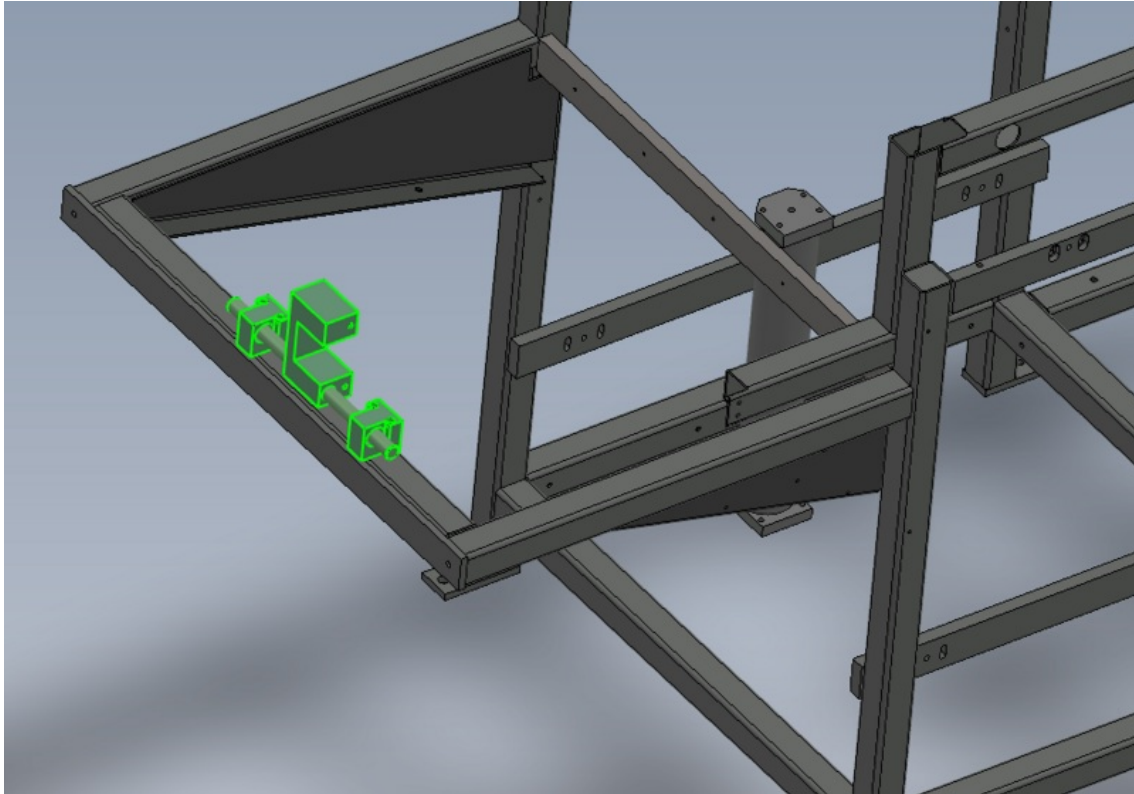

# Fichier:R0015330 Fit 1st stage Ejector and Level Base Screenshot 2023-10-20 121058.png



R0015330\_Fit\_1st\_stage\_Ejector\_and\_Level\_Base\_Screenshot\_2023-10-20\_121058

## File history

Click on a date/time to view the file as it appeared at that time.

	Date/Time	Thumbnail	Dimensions	User	Comment
current	13:11, 20 October 2023		892 × 623 (152 KB)	Gareth Green (talk   contribs)	R0015330_Fit_1st_stage_Ejector_and_Level_Base_Screenshot_2023-10-20_121058

Horizontal resolution	37.79 dpc
Vertical resolution	37.79 dpc