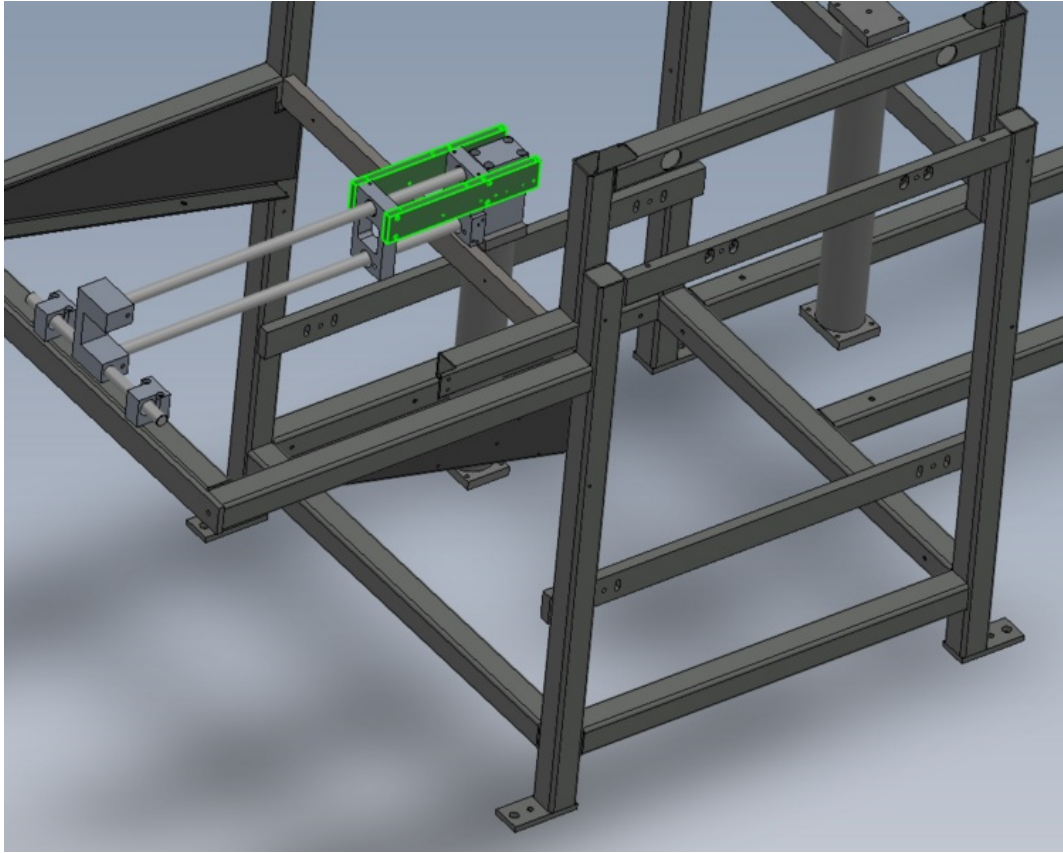

# Fichier:R0015330 Fit 1st stage Ejector and Level Base Screenshot 2023-10-20 120932.png



R0015330\_Fit\_1st\_stage\_Ejector\_and\_Level\_Base\_Screenshot\_2023-10-20\_120932

## File history

Click on a date/time to view the file as it appeared at that time.

	Date/Time	Thumbnail	Dimensions	User	Comment
current	13:11, 20 October 2023		1,014 × 808 (273 KB)	Gareth Green (talk   contribs)	R0015330_Fit_1st_stage_Ejector_and_Level_Base_Screenshot_2023-10-20_120932

## File usage

The following page links to this file:

R0015330 Fit 1st stage Ejector and Level Base