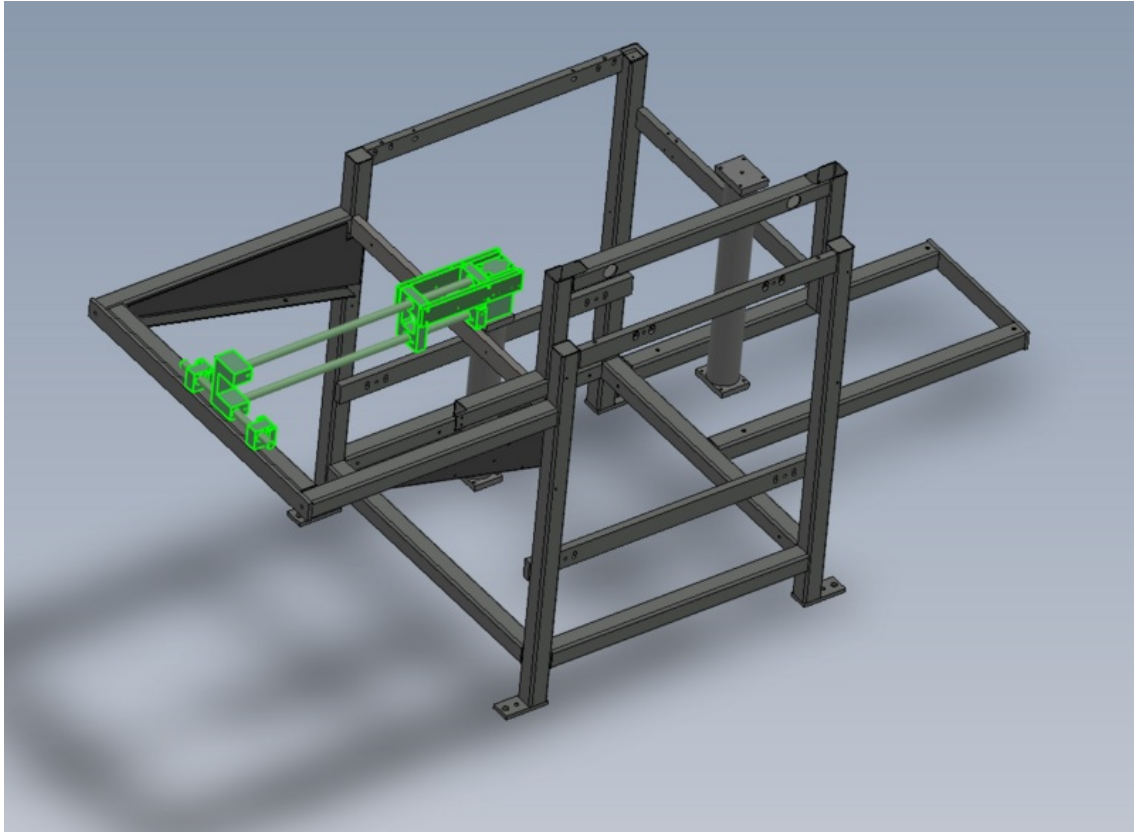

# Fichier:R0015330 Fit 1st stage Ejector and Level Base Screenshot 2023-10-20 115525.png



R0015330\_Fit\_1st\_stage\_Ejector\_and\_Level\_Base\_Screenshot\_2023-10-20\_115525

## File history

Click on a date/time to view the file as it appeared at that time.

	Date/Time	Thumbnail	Dimensions	User	Comment
current	12:55, 20 October 2023		1,115 × 815 (247 KB)	Gareth Green (talk   contribs)	R0015330_Fit_1st_stage_Ejector_and_Level_Base_Screenshot_2023-10-20_115525

## File usage

The following page links to this file:

R0015330 Fit 1st stage Ejector and Level Base