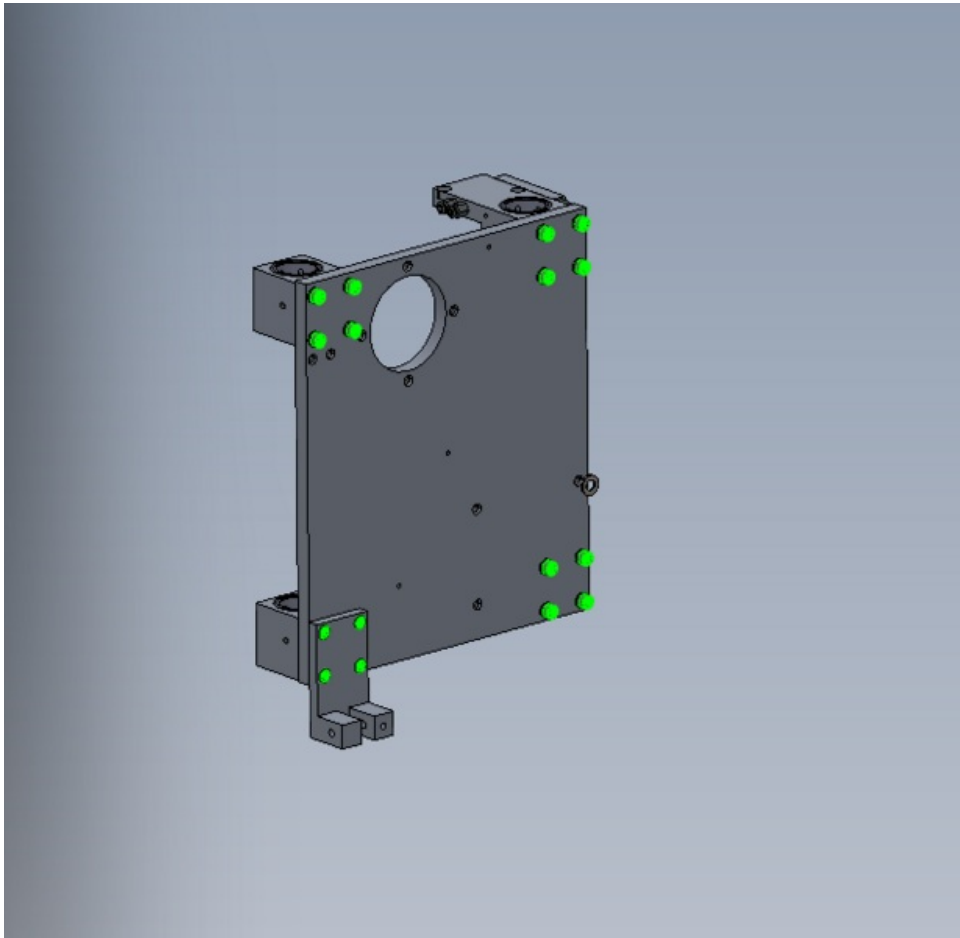

Fichier:R0015329 Fit Head Spindle Posts Screenshot 2023-10-20 110852.png



R0015329_Fit_Head_Spindle_Posts_Screenshot_2023-10-20_110852

File history

Click on a date/time to view the file as it appeared at that time.

	Date/Time	Thumbnail	Dimensions	User	Comment
current	12:09, 20 October 2023		642 × 625 (39 KB)	Gareth Green (talk contribs)	R0015329_Fit_Head_Spindle_Posts_Screenshot_2023-10-20_110852

You cannot overwrite this file.

File usage

The following page links to this file:

R0015329 Fit Head Spindle Posts

Metadata

This file contains additional information, probably added from the digital camera or scanner used to create or digitize it. If the file has been modified from its original state, some details may not fully reflect the modified file.

Horizontal resolution	37.79 dpc
Vertical resolution	37.79 dpc