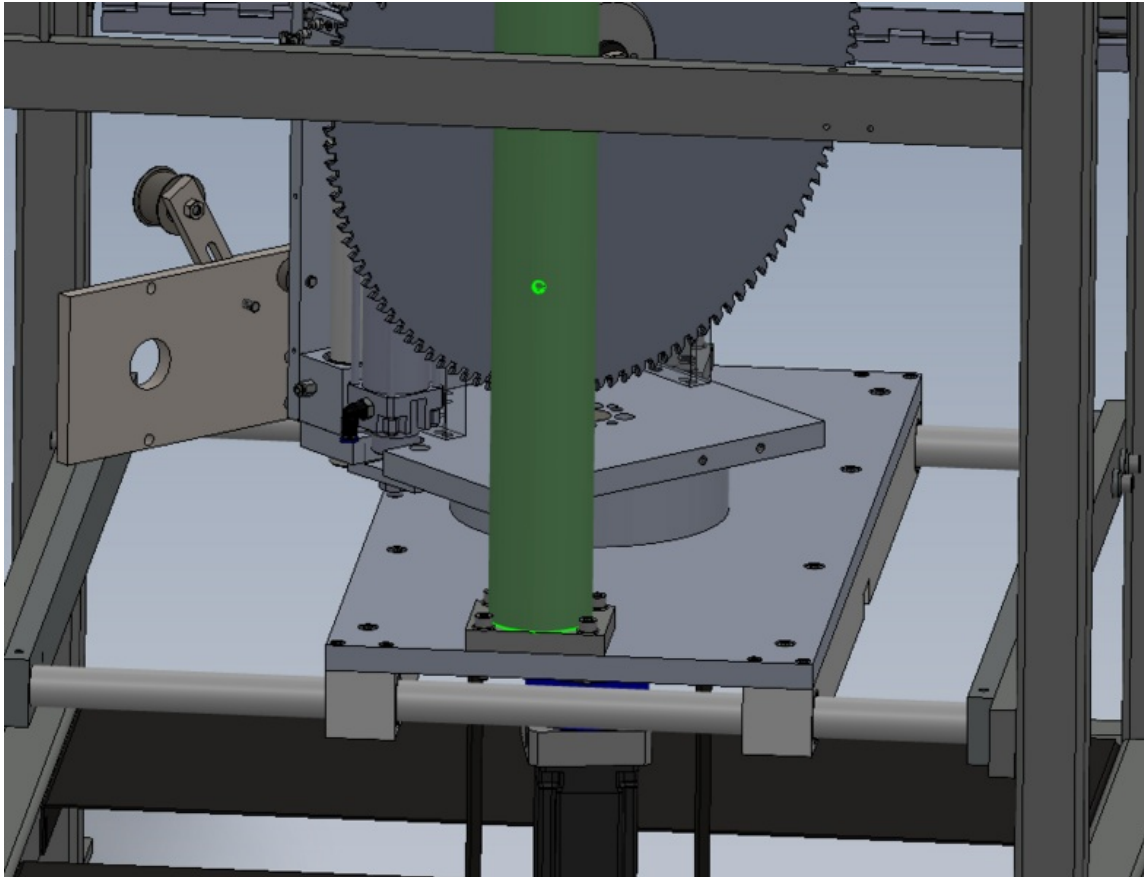

Fichier:R0015329 Fit Head Spindle Posts Part 2 Screenshot 2023-11-13 094230.png



R0015329_Fit_Head_Spindle_Posts_Part_2_Screenshot_2023-11-13_094230

File history

Click on a date/time to view the file as it appeared at that time.

	Date/Time	Thumbnail	Dimensions	User	Comment
current	11:43, 13 November 2023		878 × 668 (66 KB)	Gareth Green (talk contribs)	R0015329_Fit_Head_Spindle_Posts_Part_2_Screenshot_2023-11-13_094230

You cannot overwrite this file.

File usage

The following page links to this file:

R0015329 Fit Head Spindle Posts Part 2

Metadata

This file contains additional information, probably added from the digital camera or scanner used to create or digitize it. If the file has been modified from its original state, some details may not fully reflect the modified file.

Horizontal resolution	37.79 dpc
Vertical resolution	37.79 dpc