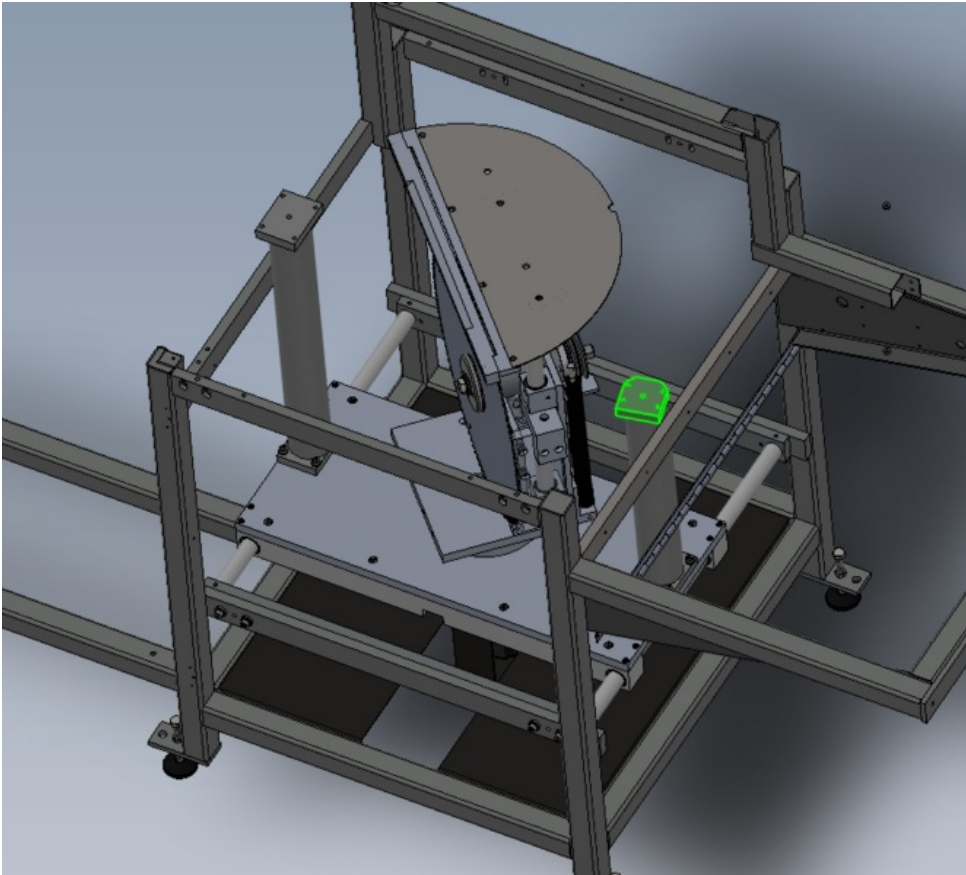

Fichier:R0015329 Fit Head Spindle Posts Part 2 Screenshot 2023-11-13 094205.png



R0015329_Fit_Head_Spindle_Posts_Part_2_Screenshot_2023-11-13_094205

File history

Click on a date/time to view the file as it appeared at that time.

	Date/Time	Thumbnail	Dimensions	User	Comment
current	11:43, 13 November 2023		828 × 745 (228 KB)	Gareth Green (talk contribs)	R0015329_Fit_Head_Spindle_Posts_Part_2_Screenshot_2023-11-13_094205

You cannot overwrite this file.

File usage

The following page links to this file:

R0015329 Fit Head Spindle Posts Part 2

Metadata

This file contains additional information, probably added from the digital camera or scanner used to create or digitize it. If the file has been modified from its original state, some details may not fully reflect the modified file.

Horizontal resolution	37.79 dpc
Vertical resolution	37.79 dpc