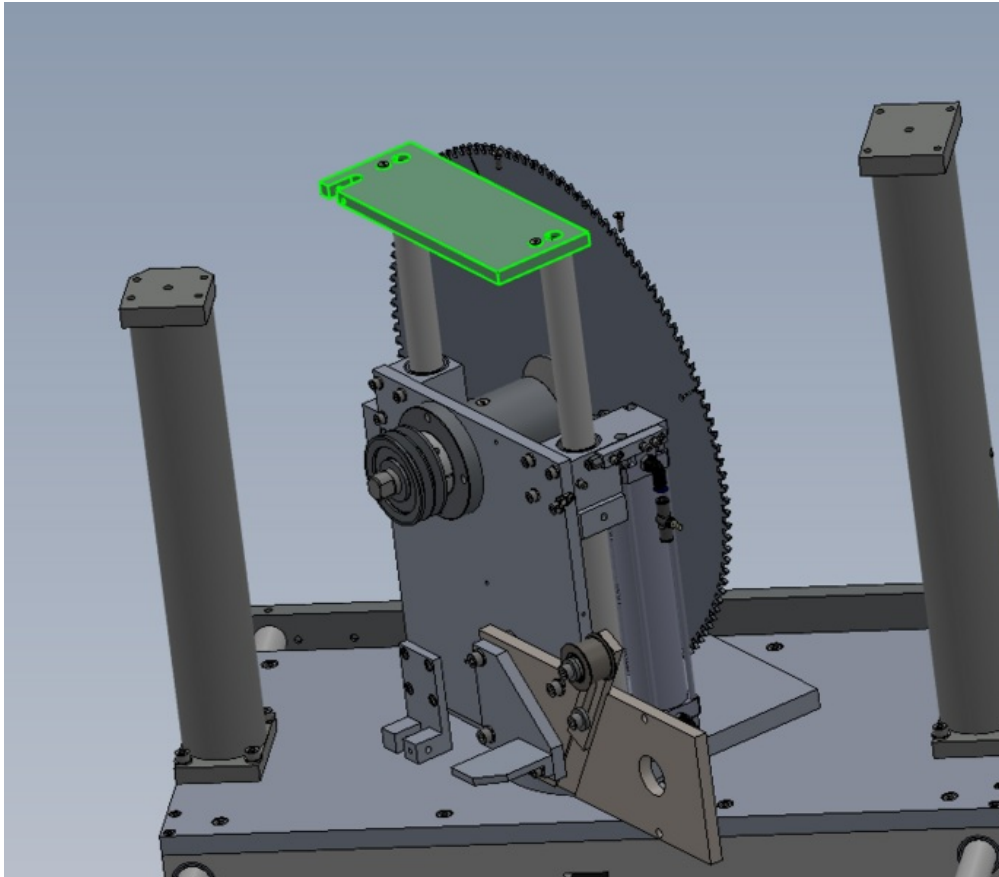

# Fichier:R0015329 Fit Head Spindle Posts Part 2 Screenshot 2023-11-13 084833.png



R0015329\_Fit\_Head\_Spindle\_Posts\_Part\_2\_Screenshot\_2023-11-13\_084833

## File history

Click on a date/time to view the file as it appeared at that time.

	Date/Time	Thumbnail	Dimensions	User	Comment
current	10:48, 13 November 2023		772 × 673 (85 KB)	Gareth Green (talk   contribs)	R0015329_Fit_Head_Spindle_Posts_Part_2_Screenshot_2023-11-13_084833

Horizontal resolution	37.79 dpc
Vertical resolution	37.79 dpc