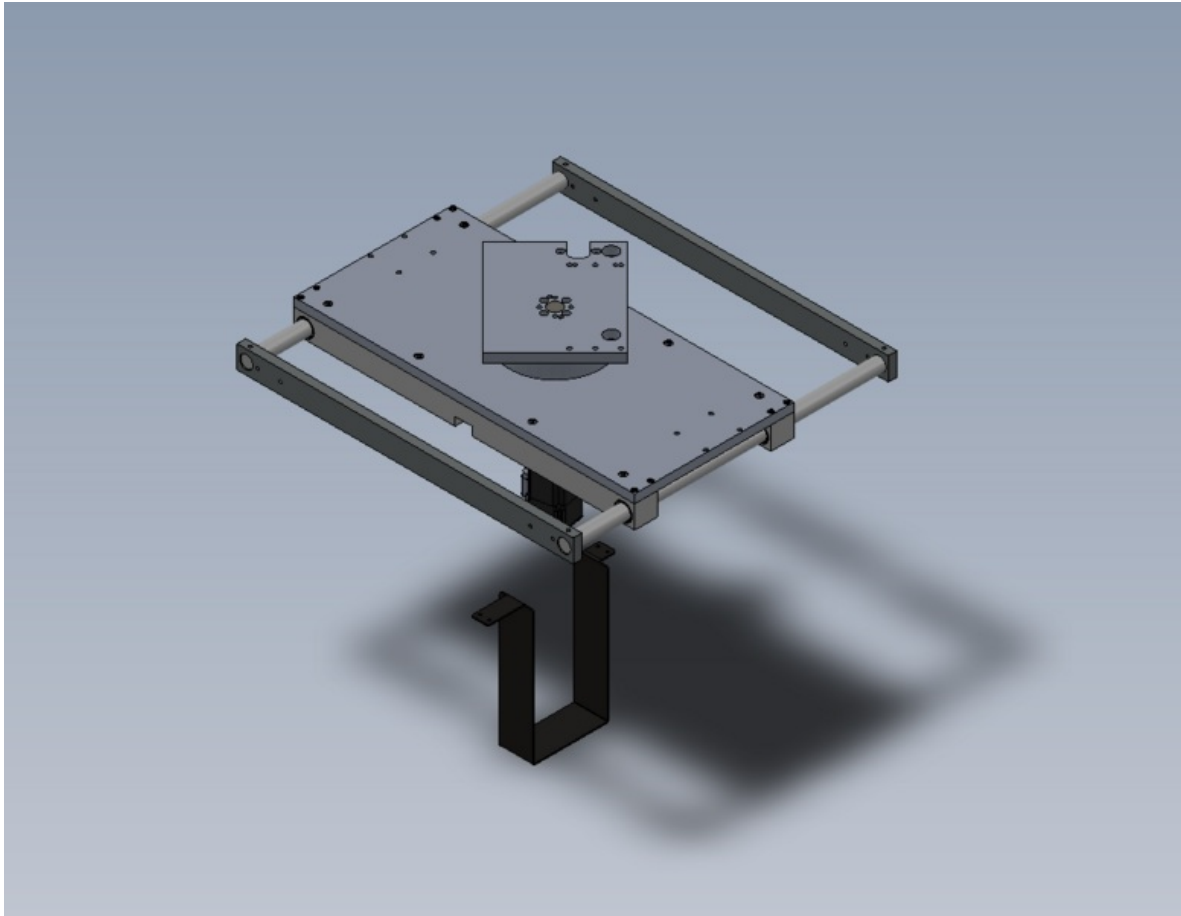

Fichier:R0015328 Install Base and Turntable Screenshot 2023-10-20 101941.png



R0015328_Install_Base_and_Turntable_Screenshot_2023-10-20_101941

File history

Click on a date/time to view the file as it appeared at that time.

	Date/Time	Thumbnail	Dimensions	User	Comment
current	11:19, 20 October 2023		1,016 × 783 (121 KB)	Gareth Green (talk contribs)	R0015328_Install_Base_and_Turntable_Screenshot_2023-10-20_101941

You cannot overwrite this file.

File usage

The following page links to this file:

R0015328 Install Base and Turntable

Metadata

This file contains additional information, probably added from the digital camera or scanner used to create or digitize it. If the file has been modified from its original state, some details may not fully reflect the modified file.

Horizontal resolution	37.79 dpc
Vertical resolution	37.79 dpc