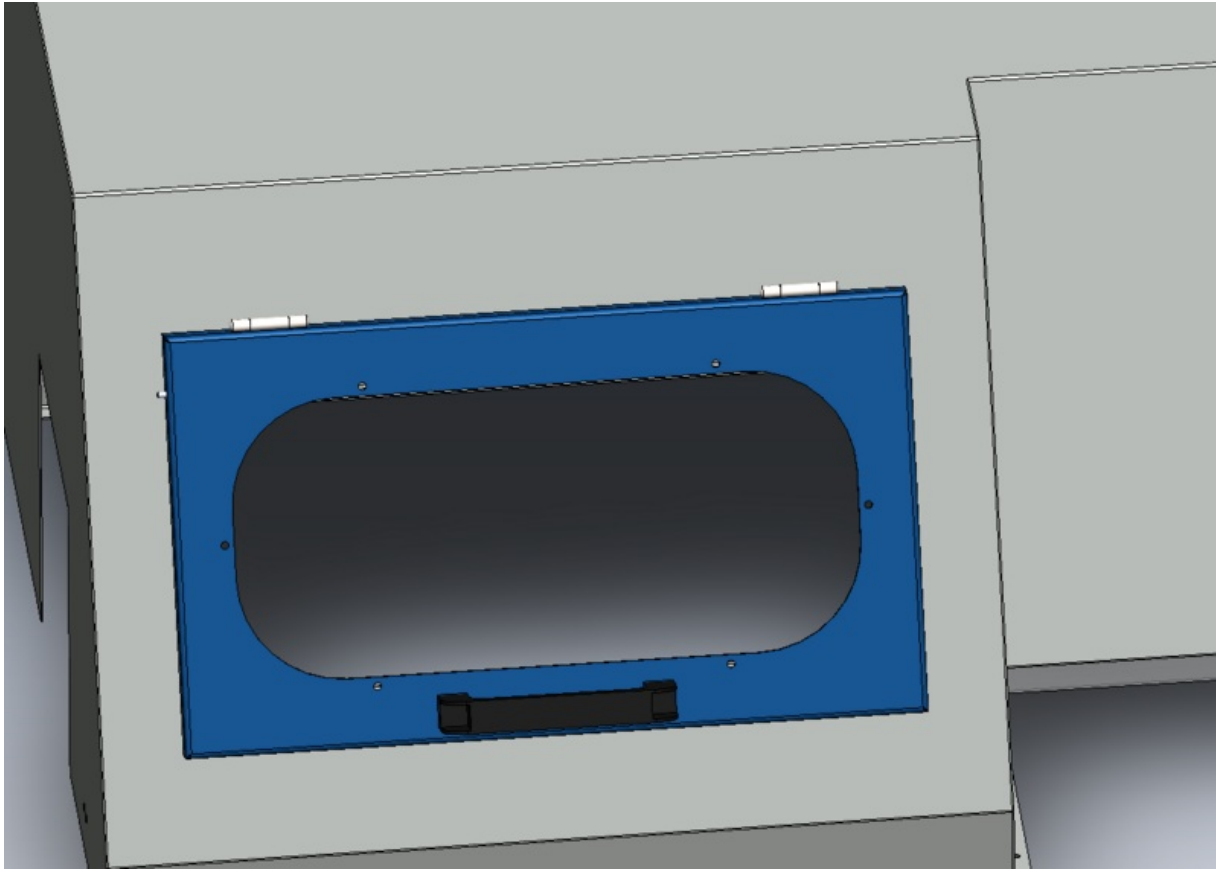

Fichier:R0015328 Install Base and Turntable Screenshot 2023-10-19 141353.png



R0015328_Install_Base_and_Turntable_Screenshot_2023-10-19_141353

File history

Click on a date/time to view the file as it appeared at that time.

	Date/Time	Thumbnail	Dimensions	User	Comment
current	11:27, 20 October 2023		1,126 × 801 (97 KB)	Gareth Green (talk contribs)	R0015328_Install_Base_and_Turntable_Screenshot_2023-10-19_141353

You cannot overwrite this file.

File usage

The following file is a duplicate of this file (more details):

Fichier:R0015041 Bench Assemble Top Hood Assembly Screenshot 2023-10-19 141353.png

There are no pages that link to this file.

Horizontal resolution	37.79 dpc
Vertical resolution	37.79 dpc