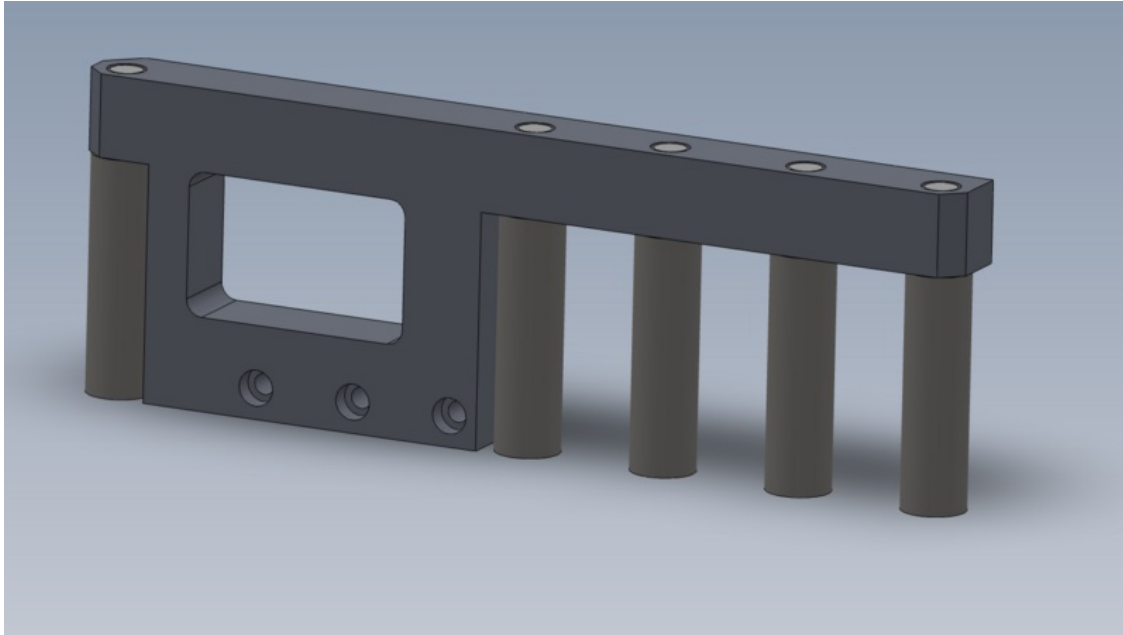

Fichier:R0015326 Bench Assemble Roller Backfences Screenshot 2023-09-13 162100.png



R0015326_Bench_Assemble_Roller_Backfences_Screenshot_2023-09-13_162100

File history

Click on a date/time to view the file as it appeared at that time.

	Date/Time	Thumbnail	Dimensions	User	Comment
current	17:21, 13 September 2023		1,468 × 825 (129 KB)	Gareth Green (talk contribs)	R0015326_Bench_Assemble_Roller_Backfences_Screenshot_2023-09-13_162100

You cannot overwrite this file.

File usage

The following page links to this file:

R0015326 Bench Assemble Roller Backfences

Metadata

This file contains additional information, probably added from the digital camera or scanner used to create or digitize it. If the file has been modified from its original state, some details may not fully reflect the modified file.

Horizontal resolution	37.79 dpc
Vertical resolution	37.79 dpc