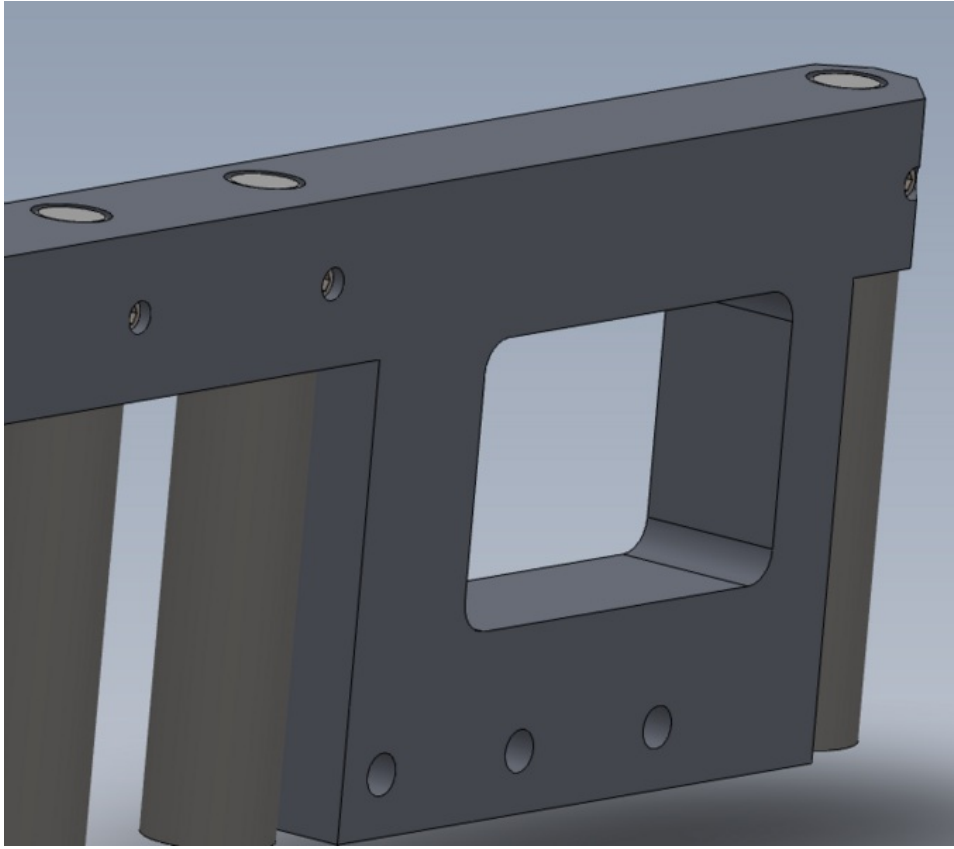

Fichier:R0015326 Bench Assemble Roller Backfences Screenshot 2023-09-13 152437.png



R0015326_Bench_Assemble_Roller_Backfences_Screenshot_2023-09-13_152437

File history

Click on a date/time to view the file as it appeared at that time.

	Date/Time	Thumbnail	Dimensions	User	Comment
current	16:24, 13 September 2023		742 × 655 (51 KB)	Gareth Green (talk contribs)	R0015326_Bench_Assemble_Roller_Backfences_Screenshot_2023-09-13_152437

You cannot overwrite this file.

File usage

The following page links to this file:

R0015326 Bench Assemble Roller Backfences

Metadata

This file contains additional information, probably added from the digital camera or scanner used to create or digitize it. If the file has been modified from its original state, some details may not fully reflect the modified file.

Horizontal resolution	37.79 dpc
Vertical resolution	37.79 dpc