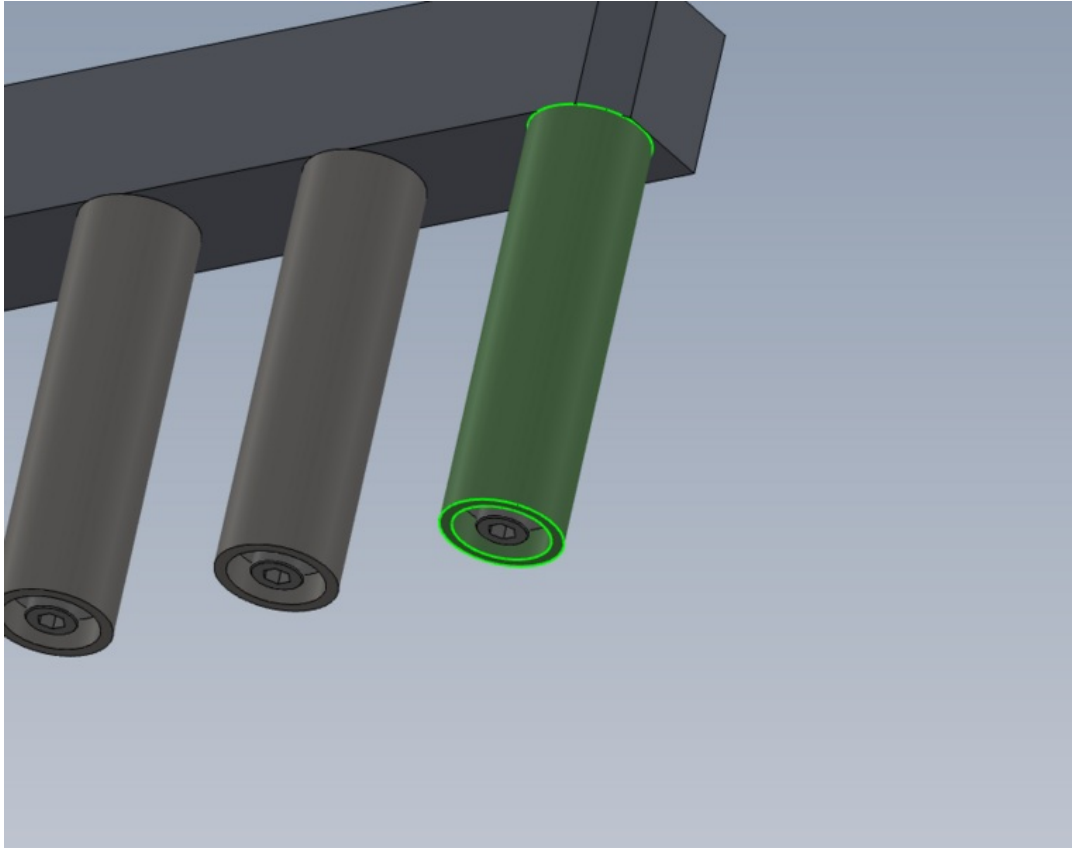

Fichier:R0015326 Bench Assemble Roller Backfences Screenshot 2023-09-13 152145.png



R0015326_Bench_Assemble_Roller_Backfences_Screenshot_2023-09-13_152145

File history

Click on a date/time to view the file as it appeared at that time.

	Date/Time	Thumbnail	Dimensions	User	Comment
current	16:22, 13 September 2023		899 × 705 (75 KB)	Gareth Green (talk contribs)	R0015326_Bench_Assemble_Roller_Backfences_Screenshot_2023-09-13_152145

You cannot overwrite this file.

File usage

The following page links to this file:

R0015326 Bench Assemble Roller Backfences

Metadata

This file contains additional information, probably added from the digital camera or scanner used to create or digitize it. If the file has been modified from its original state, some details may not fully reflect the modified file.

Horizontal resolution	37.79 dpc
Vertical resolution	37.79 dpc