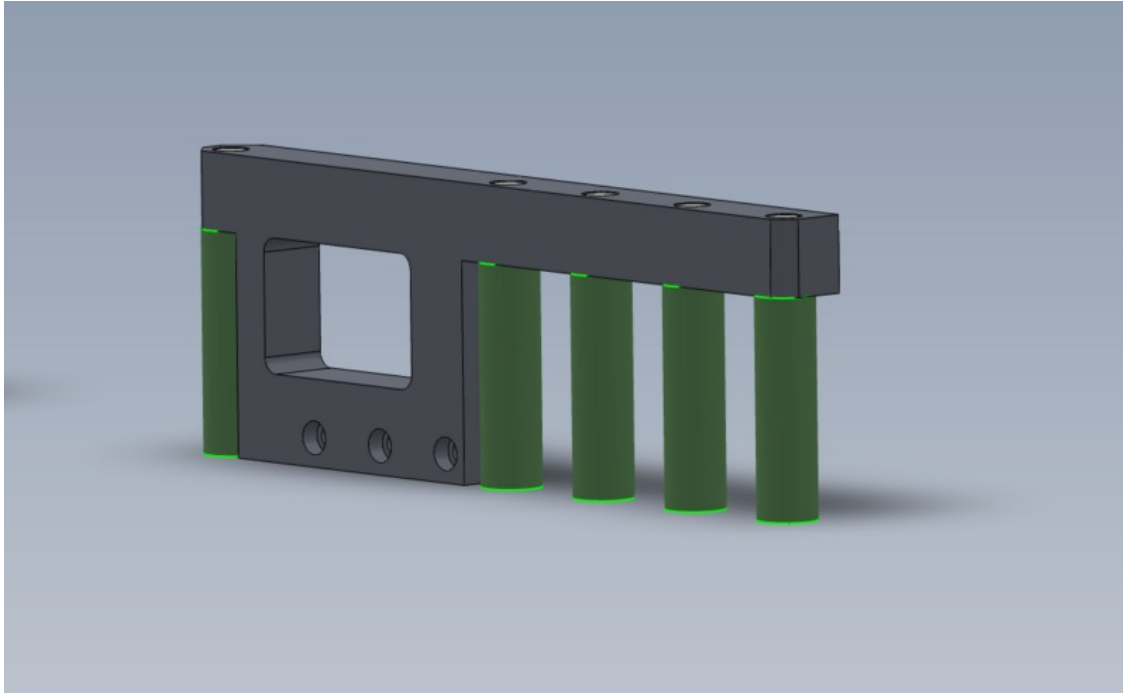

Fichier:R0015326 Bench Assemble Roller Backfences Screenshot 2023-09-13 150949.png



R0015326_Bench_Assemble_Roller_Backfences_Screenshot_2023-09-13_150949

File history

Click on a date/time to view the file as it appeared at that time.

	Date/Time	Thumbnail	Dimensions	User	Comment
current	16:09, 13 September 2023		1,100 × 677 (54 KB)	Gareth Green (talk contribs)	R0015326_Bench_Assemble_Roller_Backfences_Screenshot_2023-09-13_150949

Horizontal resolution	37.79 dpc
Vertical resolution	37.79 dpc