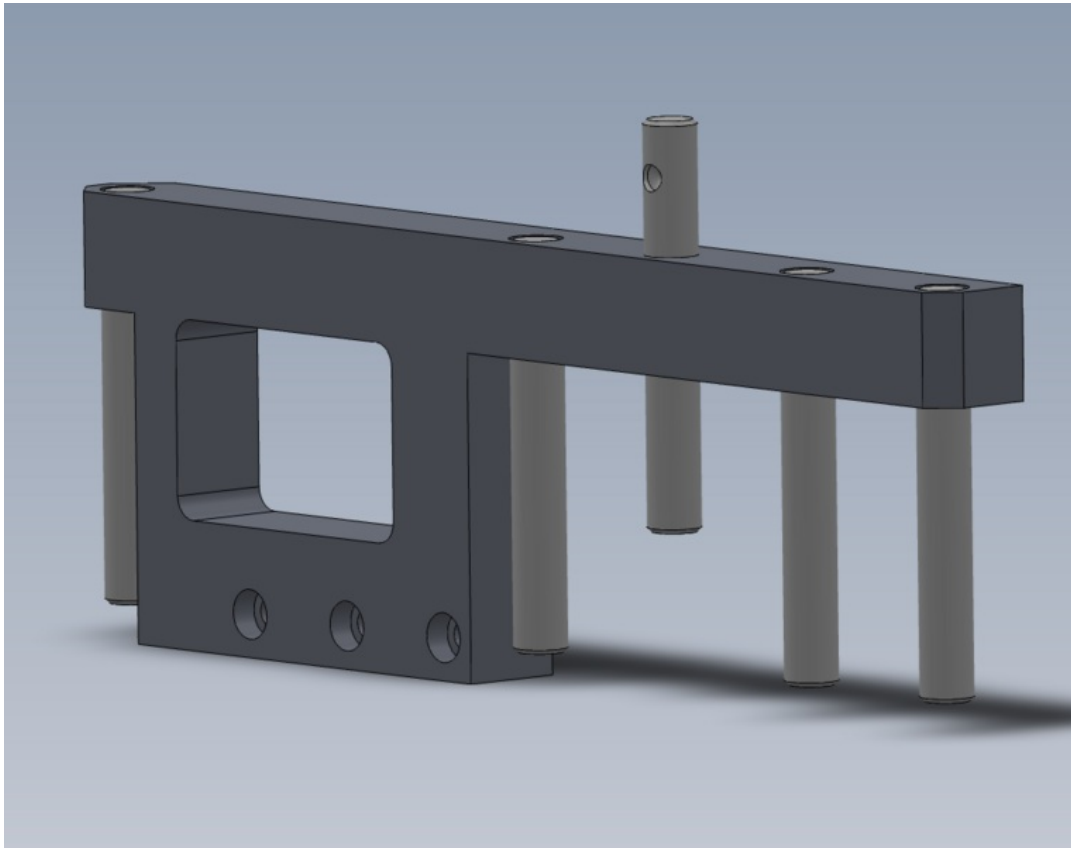

Fichier:R0015326 Bench Assemble Roller Backfences Screenshot 2023-09-13 150800.png



R0015326_Bench_Assemble_Roller_Backfences_Screenshot_2023-09-13_150800

File history

Click on a date/time to view the file as it appeared at that time.

	Date/Time	Thumbnail	Dimensions	User	Comment
current	16:08, 13 September 2023		1,031 × 812 (60 KB)	Gareth Green (talk contribs)	R0015326_Bench_Assemble_Roller_Backfences_Screenshot_2023-09-13_150800

You cannot overwrite this file.

File usage

The following page links to this file:

R0015326 Bench Assemble Roller Backfences

Metadata

This file contains additional information, probably added from the digital camera or scanner used to create or digitize it. If the file has been modified from its original state, some details may not fully reflect the modified file.

Horizontal resolution	37.79 dpc
Vertical resolution	37.79 dpc