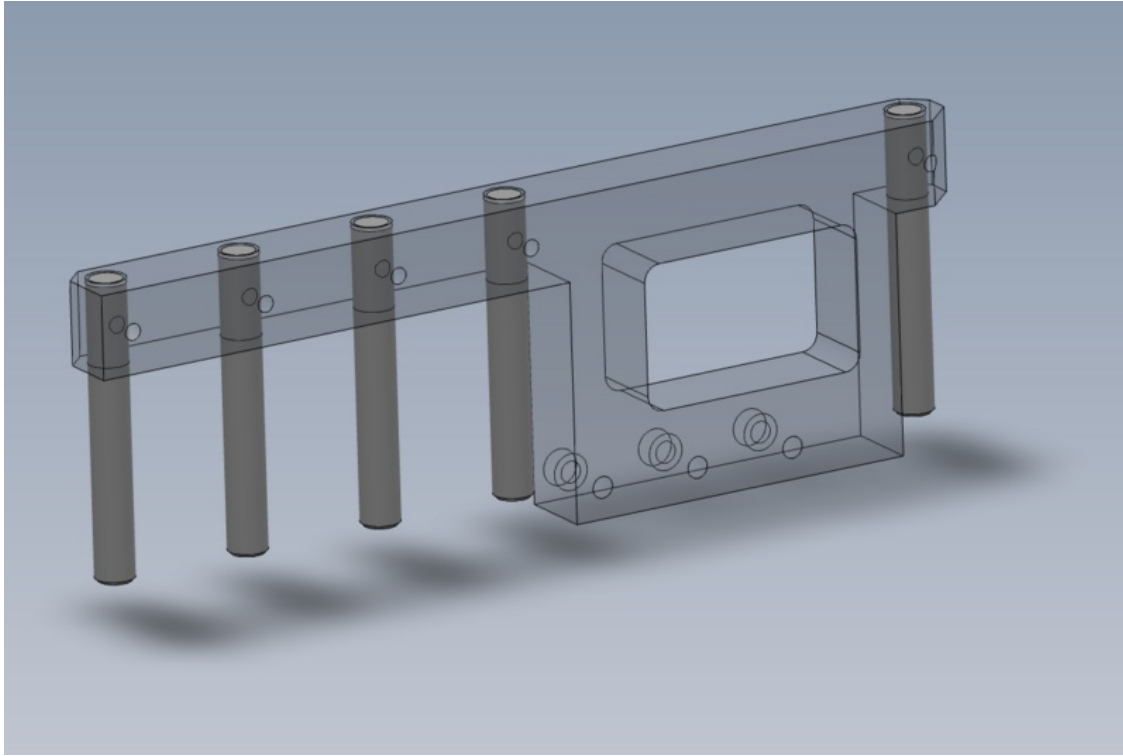

# Fichier:R0015326 Bench Assemble Roller Backfences Screenshot 2023-09-13 150714.png



R0015326\_Bench\_Assemble\_Roller\_Backfences\_Screenshot\_2023-09-13\_150714

## File history

Click on a date/time to view the file as it appeared at that time.

	Date/Time	Thumbnail	Dimensions	User	Comment
current	16:08, 13 September 2023		1,183 × 789 (130 KB)	Gareth Green (talk   contribs)	R0015326_Bench_Assemble_Roller_Backfences_Screenshot_2023-09-13_150714

Horizontal resolution	37.79 dpc
Vertical resolution	37.79 dpc