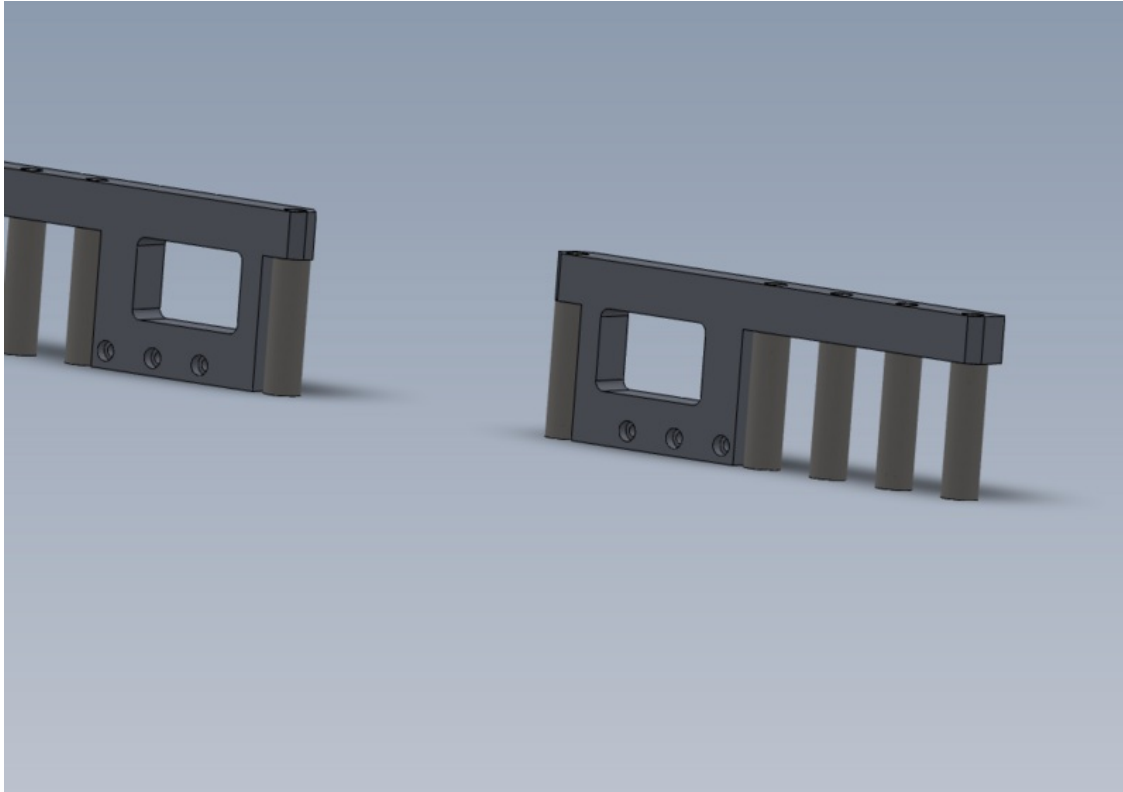

Fichier:R0015326 Bench Assemble Roller Backfences Screenshot 2023-09-13 145320.png



R0015326_Bench_Assemble_Roller_Backfences_Screenshot_2023-09-13_145320

File history

Click on a date/time to view the file as it appeared at that time.

	Date/Time	Thumbnail	Dimensions	User	Comment
current	15:53, 13 September 2023		1,040 × 729 (56 KB)	Gareth Green (talk contribs)	R0015326_Bench_Assemble_Roller_Backfences_Screenshot_2023-09-13_145320

You cannot overwrite this file.

File usage

The following page links to this file:

R0015326 Bench Assemble Roller Backfences

Metadata

This file contains additional information, probably added from the digital camera or scanner used to create or digitize it. If the file has been modified from its original state, some details may not fully reflect the modified file.

Horizontal resolution	37.79 dpc
Vertical resolution	37.79 dpc