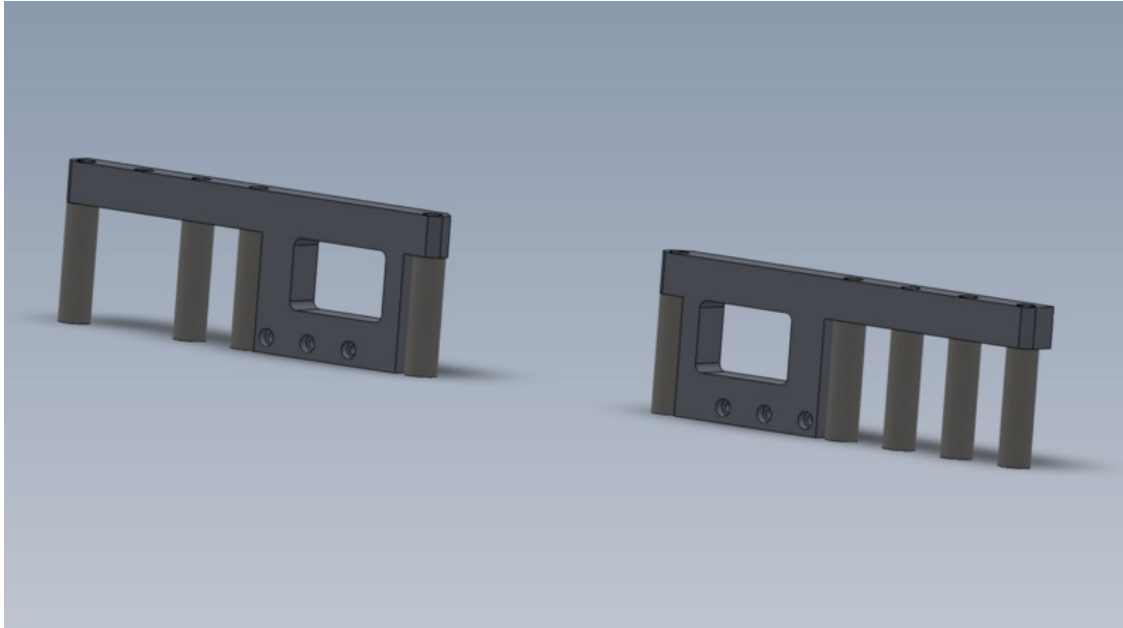

Fichier:R0015326 Bench Assemble Roller Backfences Screenshot 2023-09-13 145051.png



R0015326_Bench_Assemble_Roller_Backfences_Screenshot_2023-09-13_145051

File history

Click on a date/time to view the file as it appeared at that time.

	Date/Time	Thumbnail	Dimensions	User	Comment
current	14:51, 13 September 2023		1,431 × 796 (84 KB)	Gareth Green (talk contribs)	R0015326_Bench_Assemble_Roller_Backfences_Screenshot_2023-09-13_145051

Horizontal resolution	37.79 dpc
Vertical resolution	37.79 dpc