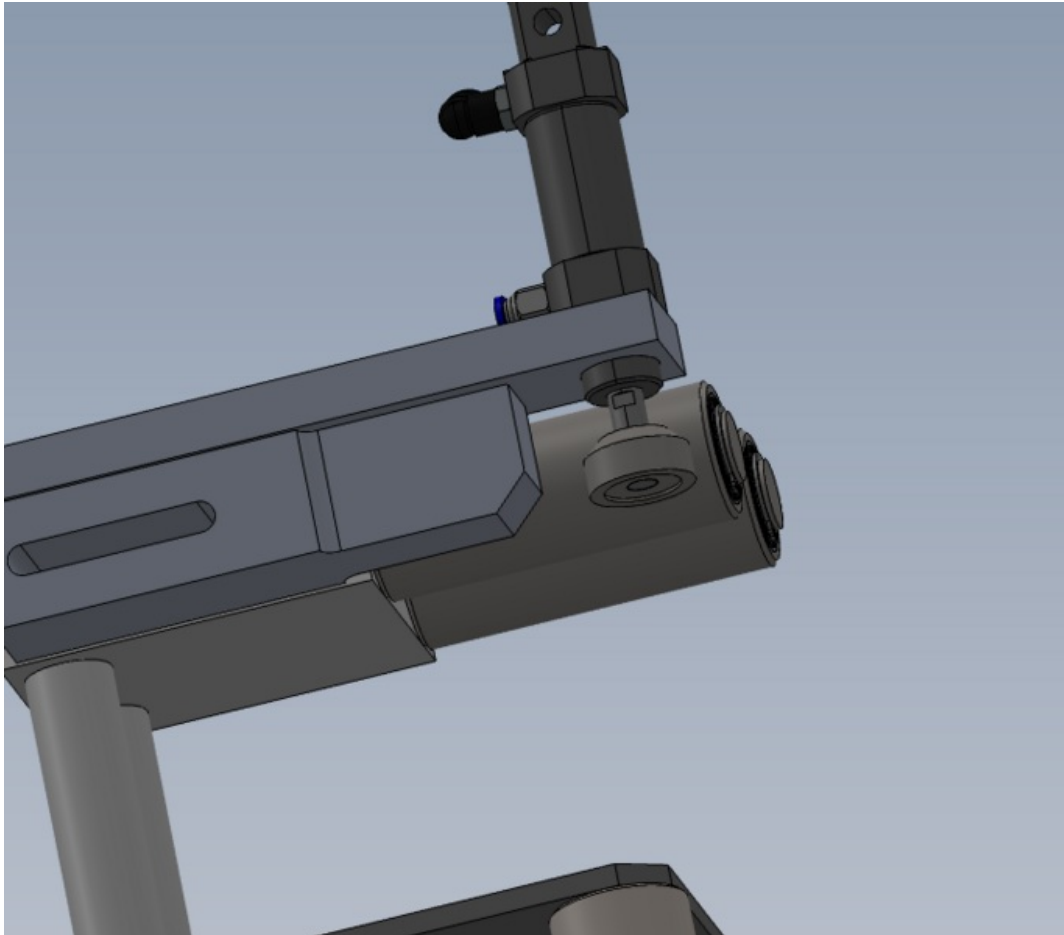

Fichier:R0015325 Mount Infeed Clamp Screenshot 2023-09-22 111937.png



R0015325_Mount_Infeed_Clamp_Screenshot_2023-09-22_111937

File history

Click on a date/time to view the file as it appeared at that time.

	Date/Time	Thumbnail	Dimensions	User	Comment
current	12:19, 22 September 2023		731 × 639 (55 KB)	Gareth Green (talk contribs)	R0015325_Mount_Infeed_Clamp_Screenshot_2023-09-22_111937

You cannot overwrite this file.

File usage

The following page links to this file:

R0015325 Mount Infeed Clamp

Metadata

This file contains additional information, probably added from the digital camera or scanner used to create or digitize it. If the file has been modified from its original state, some details may not fully reflect the modified file.

Horizontal resolution	37.79 dpc
Vertical resolution	37.79 dpc