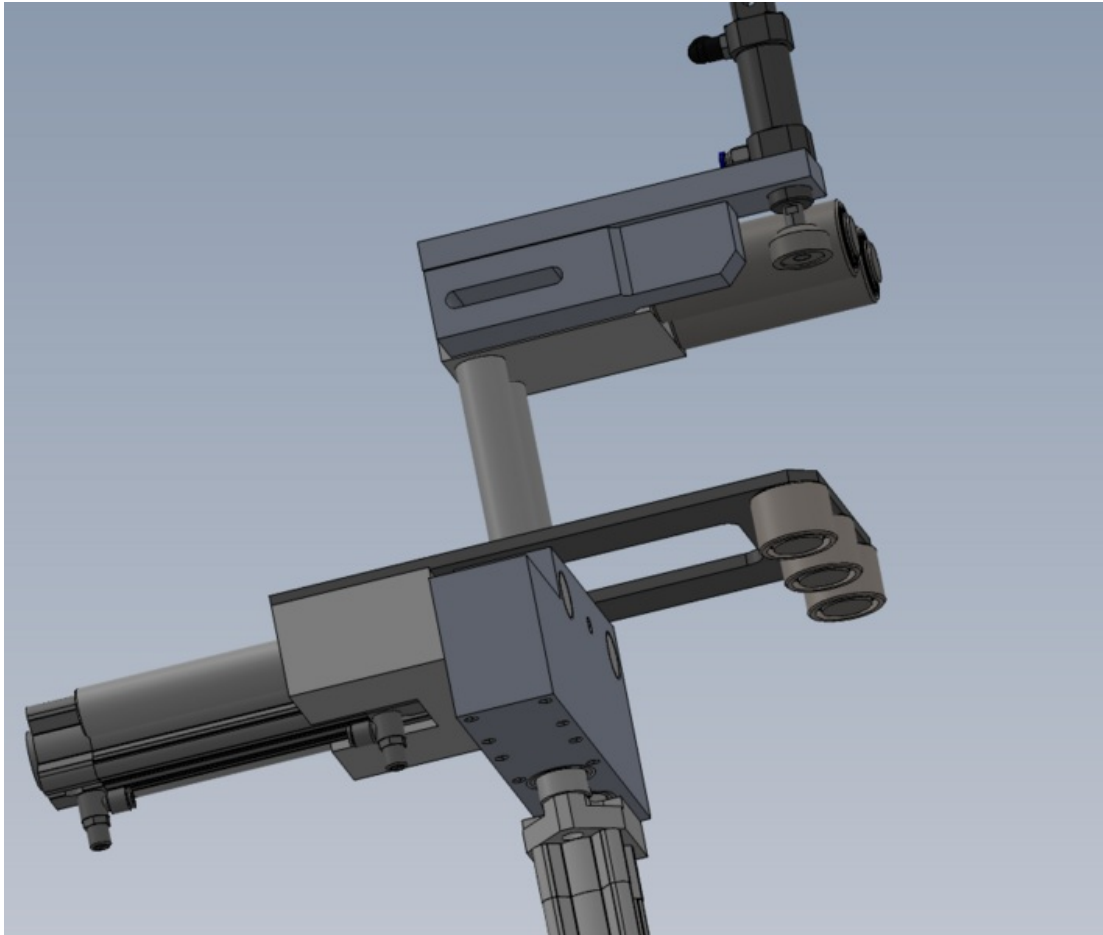

Fichier:R0015325 Mount Infeed Clamp Screenshot 2023-09-22 111931.png



R0015325_Mount_Infeed_Clamp_Screenshot_2023-09-22_111931

File history

Click on a date/time to view the file as it appeared at that time.

	Date/Time	Thumbnail	Dimensions	User	Comment
current	12:19, 22 September 2023		930 × 784 (83 KB)	Gareth Green (talk contribs)	R0015325_Mount_Infeed_Clamp_Screenshot_2023-09-22_111931

You cannot overwrite this file.

File usage

The following page links to this file:

R0015325 Mount Infeed Clamp

Metadata

This file contains additional information, probably added from the digital camera or scanner used to create or digitize it. If the file has been modified from its original state, some details may not fully reflect the modified file.

Horizontal resolution	37.79 dpc
Vertical resolution	37.79 dpc