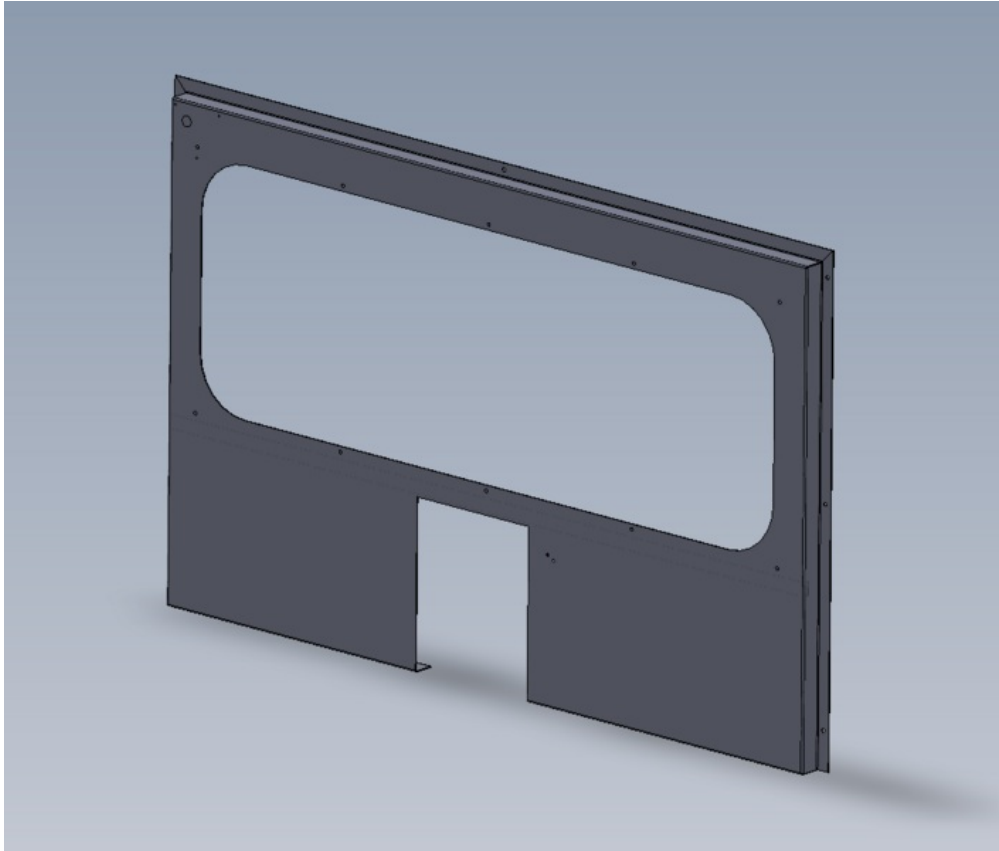

Fichier:R0015321 Bench Assemble Guards and Doors Screenshot 2023-11-02 081657.png



R0015321_Bench_Assemble_Guards_and_Doors_Screenshot_2023-11-02_081657

File history

Click on a date/time to view the file as it appeared at that time.

	Date/Time	Thumbnail	Dimensions	User	Comment
current	10:17, 2 November 2023		957 × 809 (43 KB)	Gareth Green (talk contribs)	R0015321_Bench_Assemble_Guards_and_Doors_Screenshot_2023-11-02_081657

Horizontal resolution	37.79 dpc
Vertical resolution	37.79 dpc