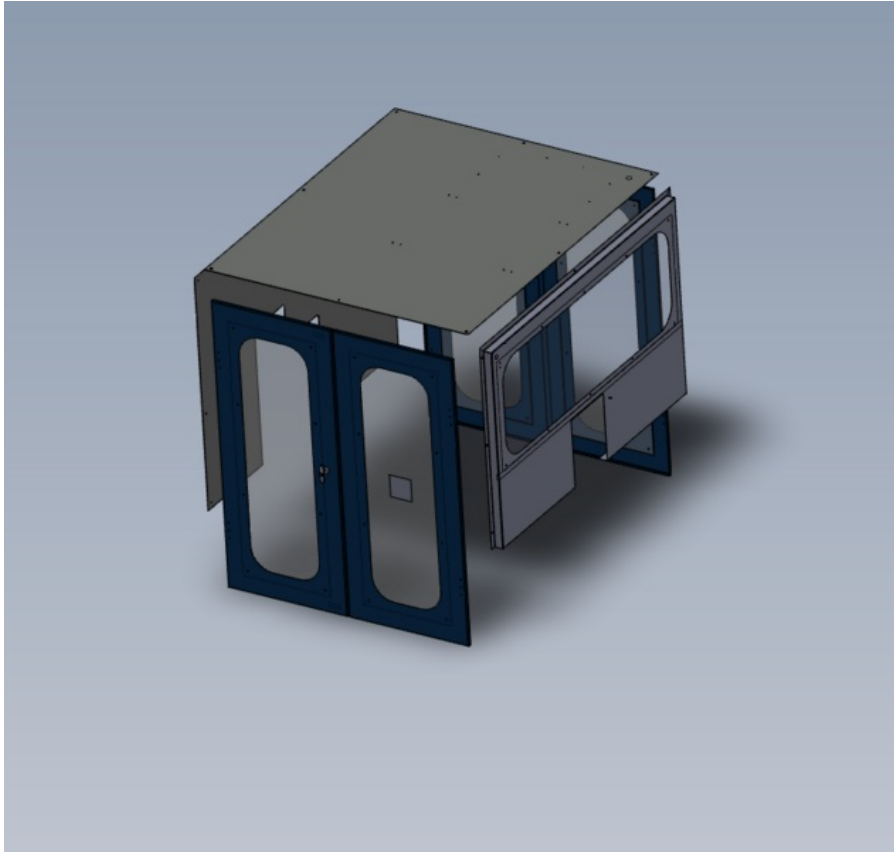

# Fichier:R0015321 Bench Assemble Guards and Doors Screenshot 2023-11-01 175538.png



R0015321\_Bench\_Assemble\_Guards\_and\_Doors\_Screenshot\_2023-11-01\_175538

## File history

Click on a date/time to view the file as it appeared at that time.

	Date/Time	Thumbnail	Dimensions	User	Comment
current	19:55, 1 November 2023		800 × 757 (85 KB)	Gareth Green (talk   contribs)	R0015321_Bench_Assemble_Guards_and_Doors_Screenshot_2023-11-01_175538

Horizontal resolution	37.79 dpc
Vertical resolution	37.79 dpc