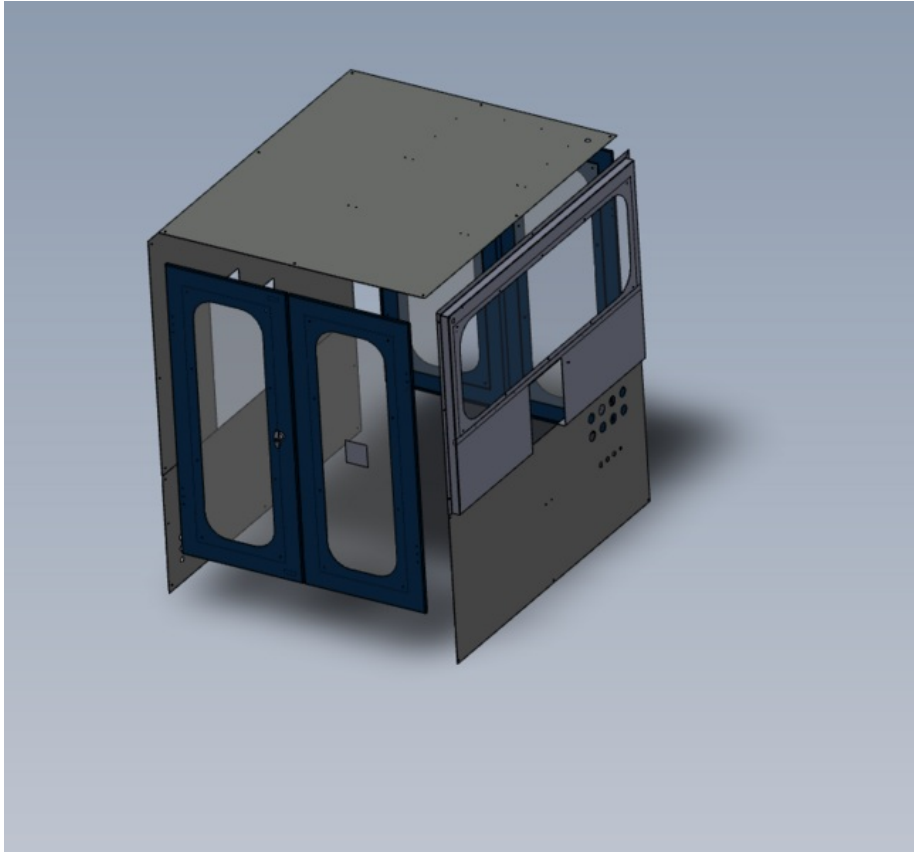

# Fichier:R0015321 Bench Assemble Guards and Doors Screenshot 2023-11-01 171841.png



R0015321\_Bench\_Assemble\_Guards\_and\_Doors\_Screenshot\_2023-11-01\_171841

## File history

Click on a date/time to view the file as it appeared at that time.

	Date/Time	Thumbnail	Dimensions	User	Comment
current	19:18, 1 November 2023		808 × 749 (80 KB)	Gareth Green (talk   contribs)	R0015321_Bench_Assemble_Guards_and_Doors_Screenshot_2023-11-01_171841

Horizontal resolution	37.79 dpc
Vertical resolution	37.79 dpc