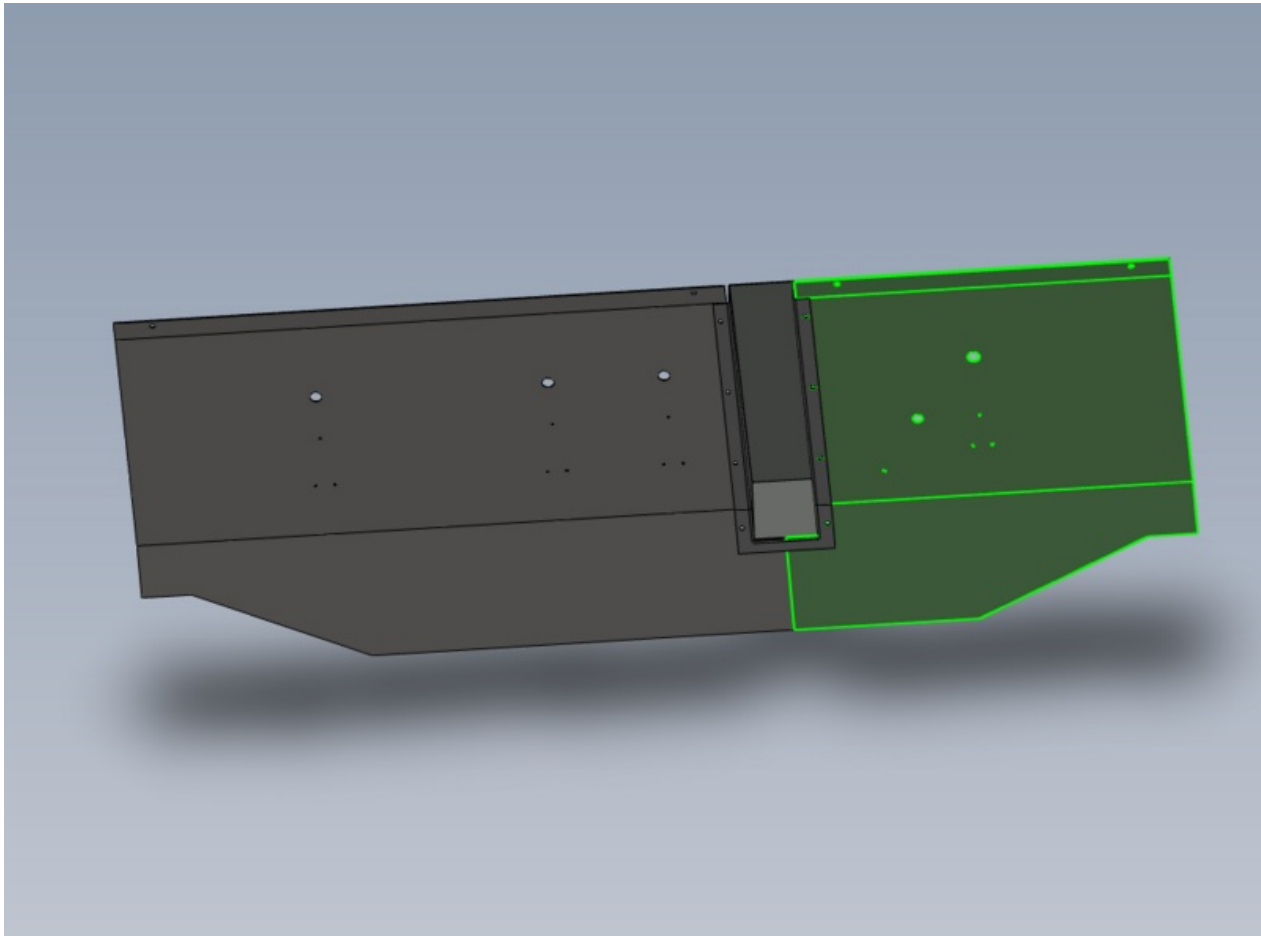

Fichier:R0015318 Fit Swarf Chutes Screenshot 2023-11-01 162547.png



R0015318_Fit_Swarf_Chutes_Screenshot_2023-11-01_162547

File history

Click on a date/time to view the file as it appeared at that time.

	Date/Time	Thumbnail	Dimensions	User	Comment
current	18:25, 1 November 2023		1,006 × 746 (70 KB)	Gareth Green (talk contribs)	R0015318_Fit_Swarf_Chutes_Screenshot_2023-11-01_162547

You cannot overwrite this file.

File usage

The following page links to this file:

R0015318 Fit Swarf Chutes

Metadata

This file contains additional information, probably added from the digital camera or scanner used to create or digitize it. If the file has been modified from its original state, some details may not fully reflect the modified file.

Horizontal resolution	37.79 dpc
Vertical resolution	37.79 dpc