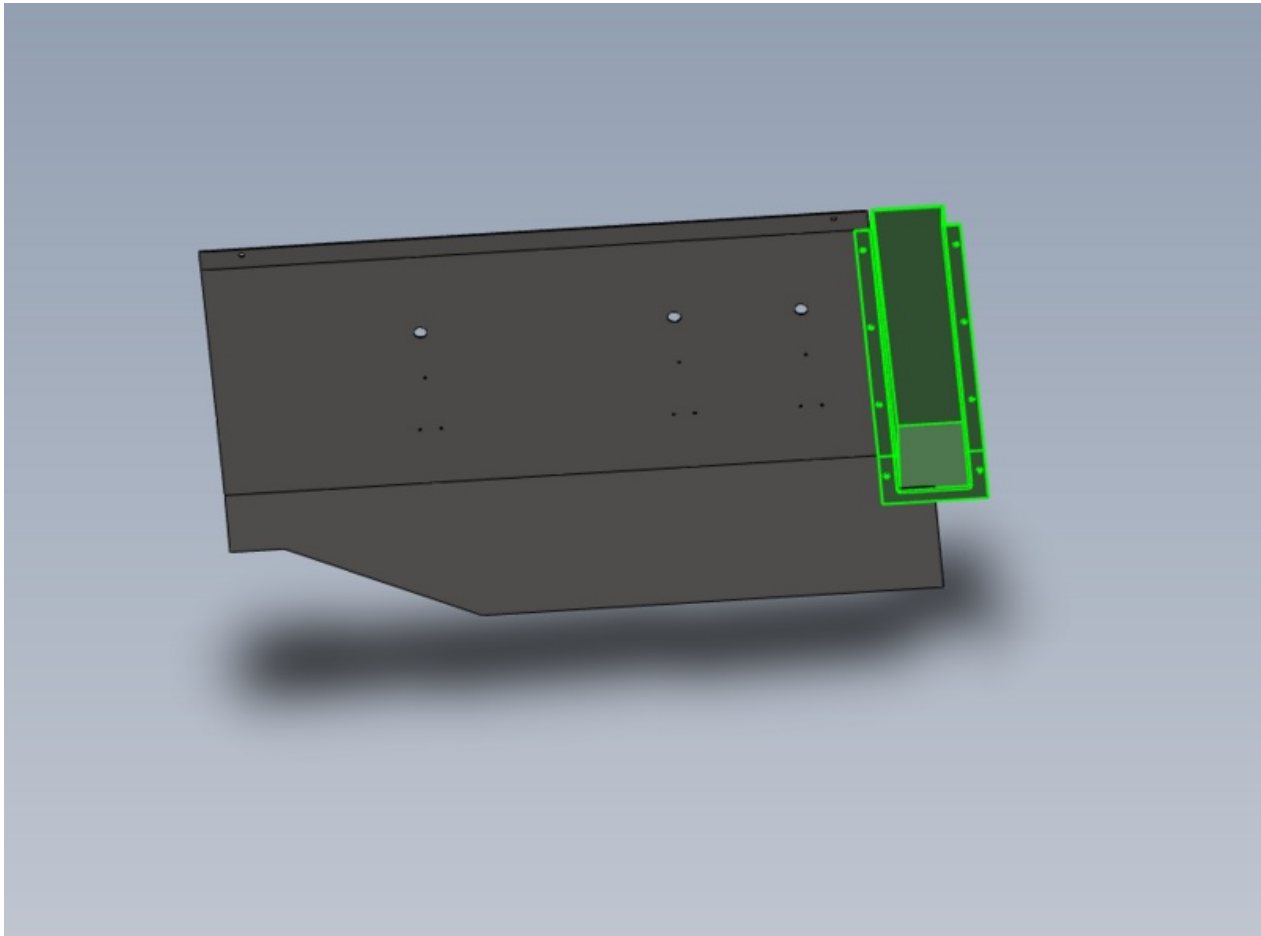

Fichier:R0015318 Fit Swarf Chutes Screenshot 2023-11-01 162456.png



R0015318_Fit_Swarf_Chutes_Screenshot_2023-11-01_162456

File history

Click on a date/time to view the file as it appeared at that time.

	Date/Time	Thumbnail	Dimensions	User	Comment
current	18:25, 1 November 2023		920 × 682 (51 KB)	Gareth Green (talk contribs)	R0015318_Fit_Swarf_Chutes_Screenshot_2023-11-01_162456

You cannot overwrite this file.

File usage

The following page links to this file:

R0015318 Fit Swarf Chutes

Metadata

This file contains additional information, probably added from the digital camera or scanner used to create or digitize it. If the file has been modified from its original state, some details may not fully reflect the modified file.

Horizontal resolution	37.79 dpc
Vertical resolution	37.79 dpc