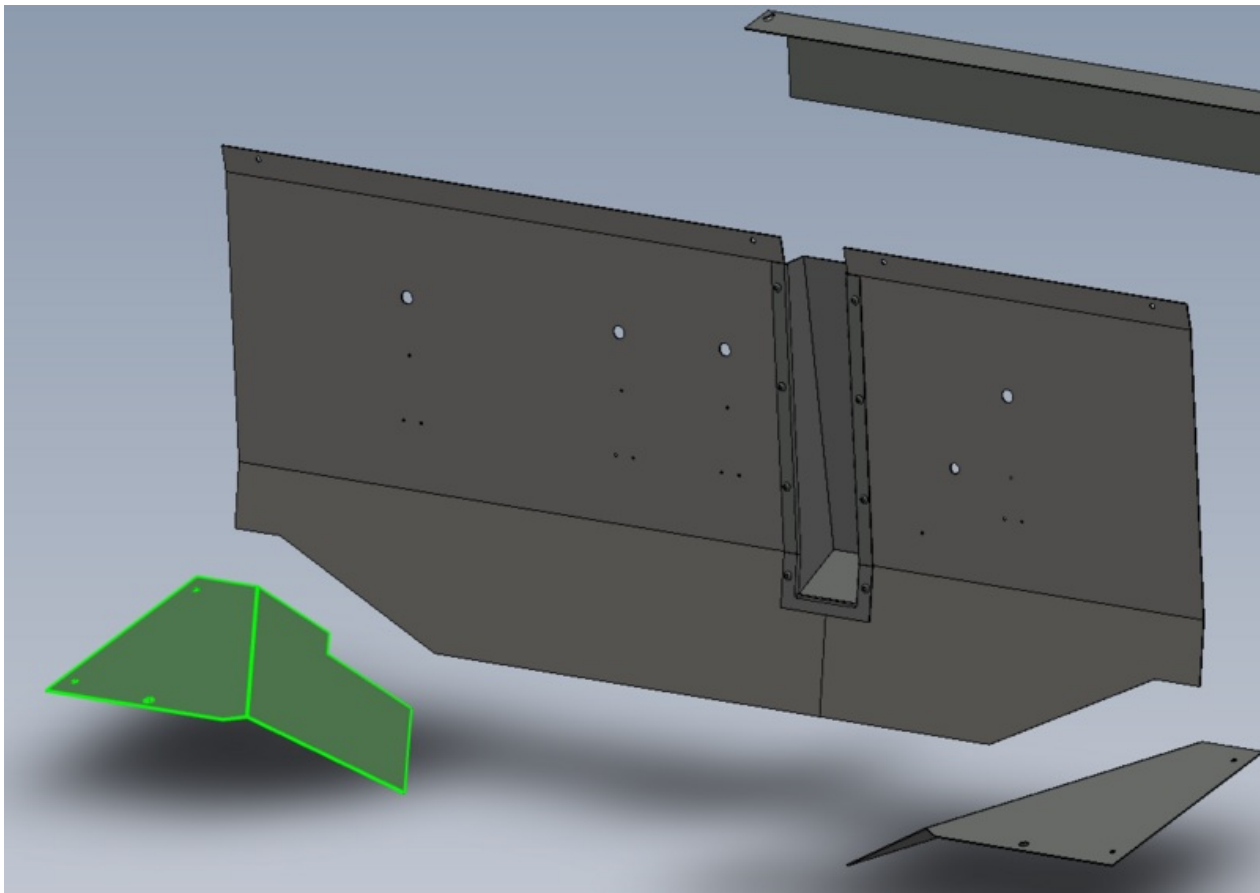

Fichier:R0015318 Fit Swarf Chutes Screenshot 2023-11-01 135515.png



R0015318_Fit_Swarf_Chutes_Screenshot_2023-11-01_135515

File history

Click on a date/time to view the file as it appeared at that time.

	Date/Time	Thumbnail	Dimensions	User	Comment
current	15:55, 1 November 2023		1,086 × 766 (89 KB)	Gareth Green (talk contribs)	R0015318_Fit_Swarf_Chutes_Screenshot_2023-11-01_135515

You cannot overwrite this file.

File usage

The following page links to this file:

R0015318 Fit Swarf Chutes

Metadata

This file contains additional information, probably added from the digital camera or scanner used to create or digitize it. If the file has been modified from its original state, some details may not fully reflect the modified file.

Horizontal resolution	37.79 dpc
Vertical resolution	37.79 dpc