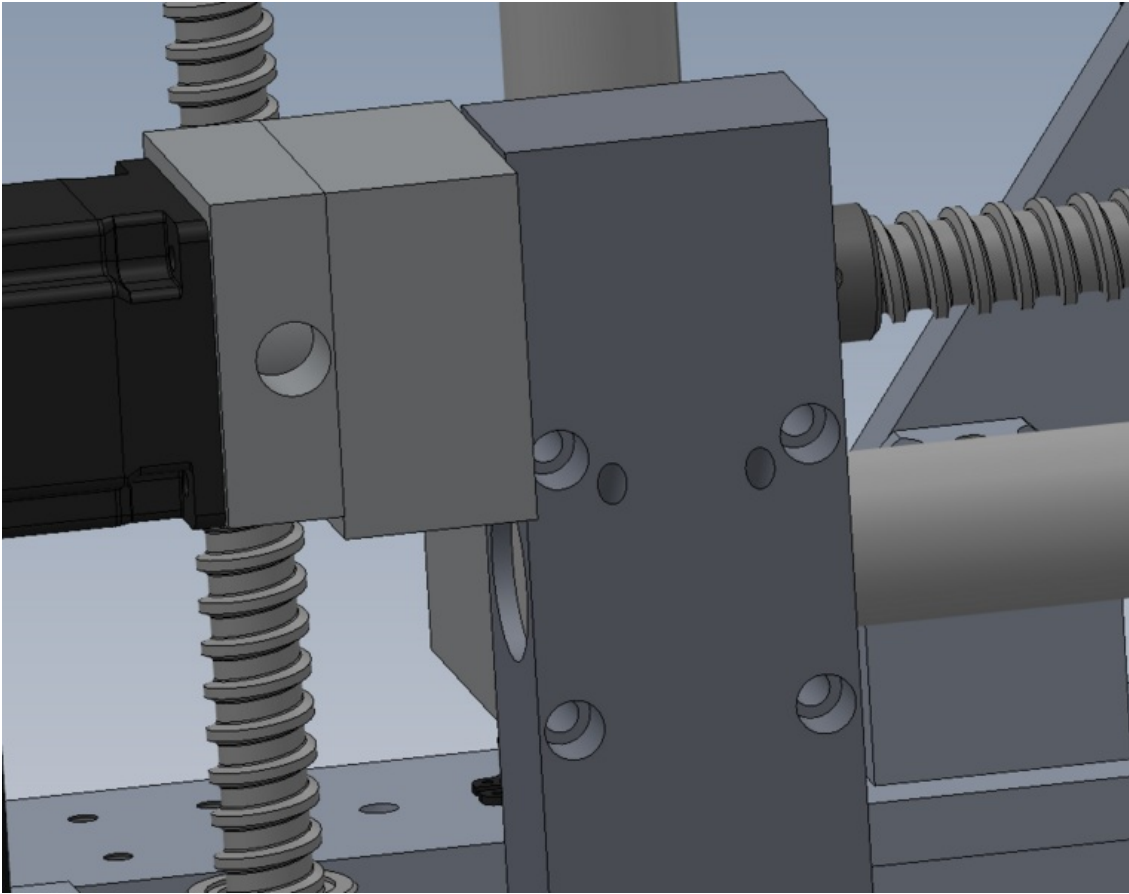

# Fichier:R0015315 Fit Y Axis Drive components Screenshot 2023-11-01 134621.png



R0015315\_Fit\_Y\_Axis\_Drive\_components\_Screenshot\_2023-11-01\_134621

## File history

Click on a date/time to view the file as it appeared at that time.

	Date/Time	Thumbnail	Dimensions	User	Comment
current	15:46, 1 November 2023		985 × 773 (91 KB)	Gareth Green (talk   contribs)	R0015315_Fit_Y_Axis_Drive_components_Screenshot_2023-11-01_134621