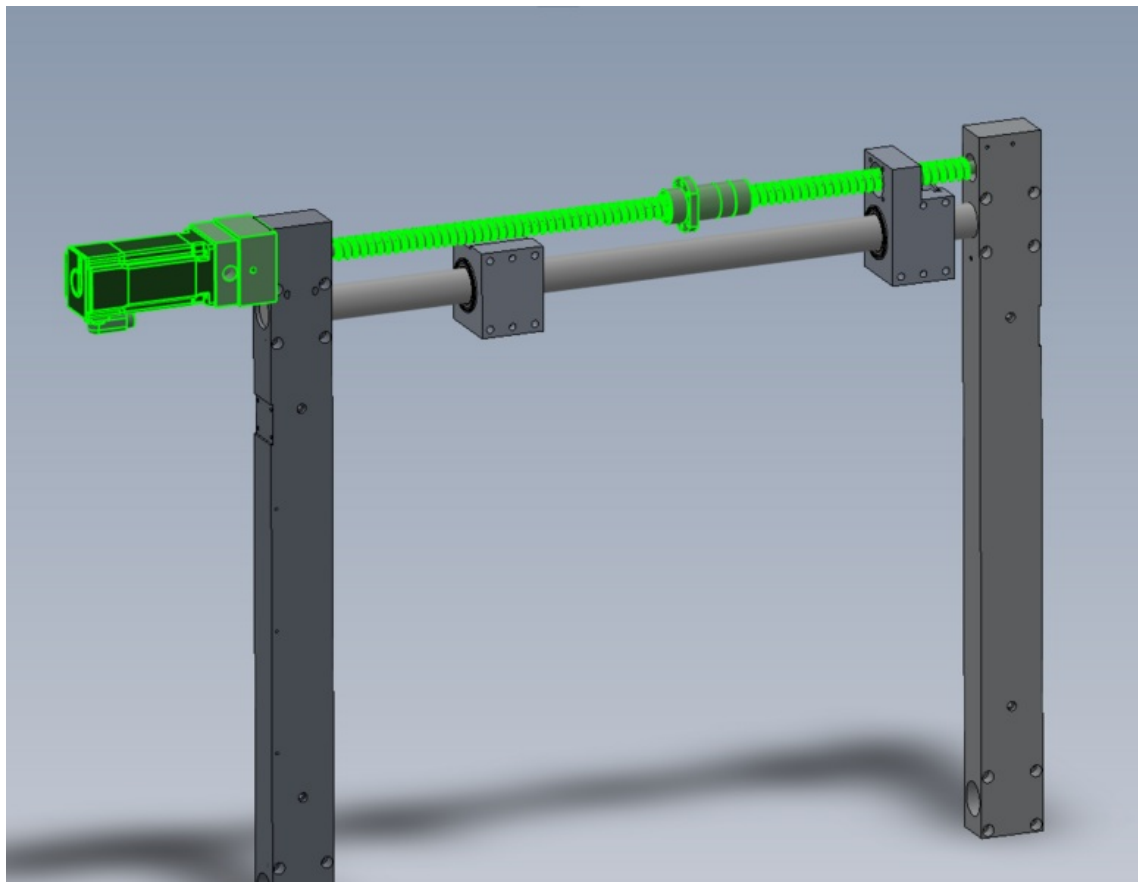

Fichier:R0015315 Fit Y Axis Drive components Screenshot 2023-09-28 122448.png



R0015315_Fit_Y_Axis_Drive_components_Screenshot_2023-09-28_122448

File history

Click on a date/time to view the file as it appeared at that time.

	Date/Time	Thumbnail	Dimensions	User	Comment
current	13:24, 28 September 2023		1,107 × 853 (111 KB)	Gareth Green (talk contribs)	R0015315_Fit_Y_Axis_Drive_components_Screenshot_2023-09-28_122448

You cannot overwrite this file.

File usage

The following page links to this file:

R0015315 Fit Y Axis Drive components

Metadata

This file contains additional information, probably added from the digital camera or scanner used to create or digitize it. If the file has been modified from its original state, some details may not fully reflect the modified file.

Horizontal resolution	37.79 dpc
Vertical resolution	37.79 dpc