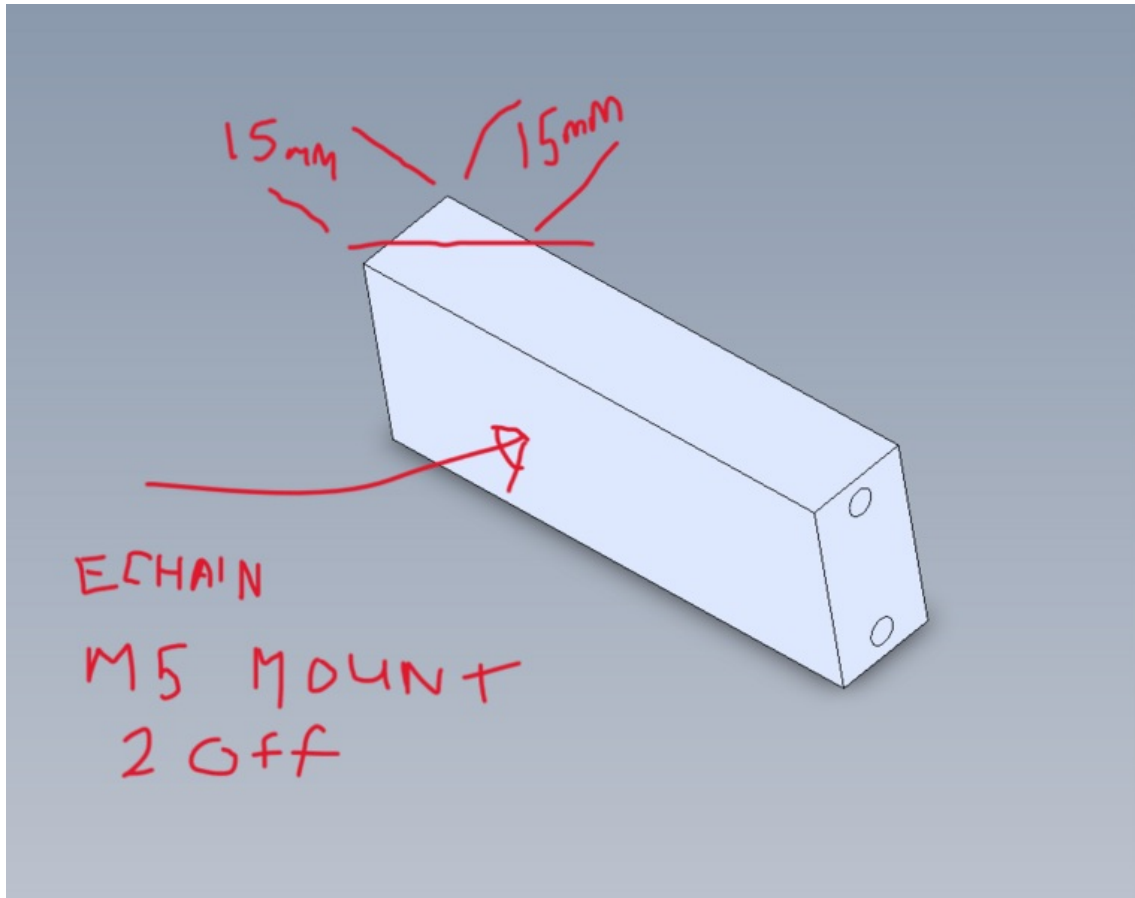

Fichier:R0015314 Fit Z Axis Drive components Screenshot 2023-10-25 135534.png



R0015314_Fit_Z_Axis_Drive_components_Screenshot_2023-10-25_135534

File history

Click on a date/time to view the file as it appeared at that time.

	Date/Time	Thumbnail	Dimensions	User	Comment
current	15:00, 25 October 2023		932 × 735 (69 KB)	Gareth Green (talk contribs)	R0015314_Fit_Z_Axis_Drive_components_Screenshot_2023-10-25_135534

You cannot overwrite this file.

File usage

The following page links to this file:

R0015314 Fit Z Axis Drive components

Metadata

This file contains additional information, probably added from the digital camera or scanner used to create or digitize it. If the file has been modified from its original state, some details may not fully reflect the modified file.

Horizontal resolution	37.79 dpc
Vertical resolution	37.79 dpc