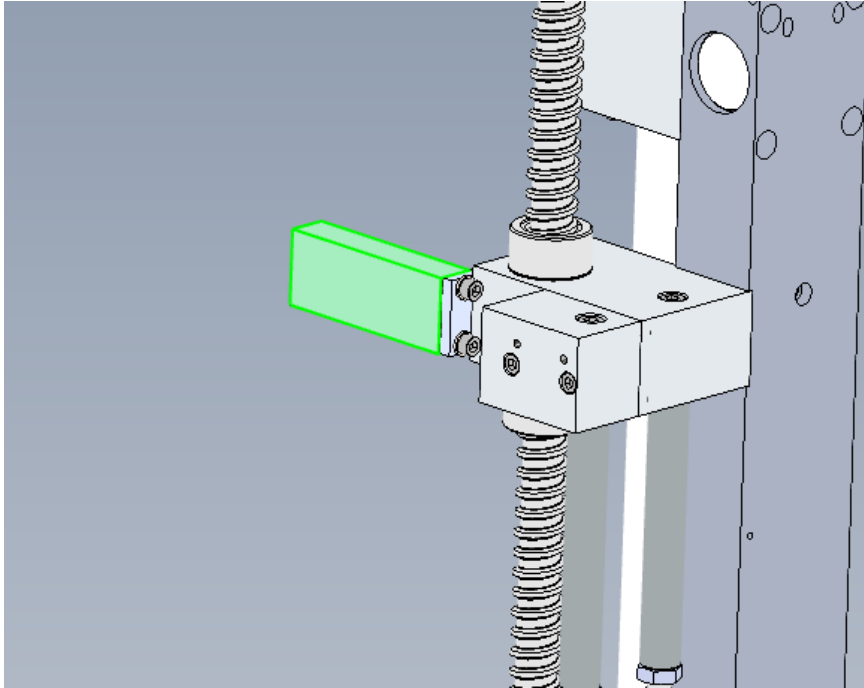

Fichier:R0015314 Fit Z Axis Drive components Screenshot 2023-10-25 135236.png

No higher resolution available.


R0015314_Fit_Z_Axis_Drive_components_Screenshot_2023-10-25_135236

File history

Click on a date/time to view the file as it appeared at that time.

	Date/Time	Thumbnail	Dimensions	User	Comment
current	14:52, 25 October 2023		580 × 459 (18 KB)	Gareth Green (talk contribs)	R0015314_Fit_Z_Axis_Drive_components_Screenshot_2023-10-25_135236

You cannot overwrite this file.

File usage

The following page links to this file:

R0015314 Fit Z Axis Drive components

Metadata

This file contains additional information, probably added from the digital camera or scanner used to create or digitize it. If the file has been modified from its original state, some details may not fully reflect the modified file.

Horizontal resolution	37.79 dpc
Vertical resolution	37.79 dpc